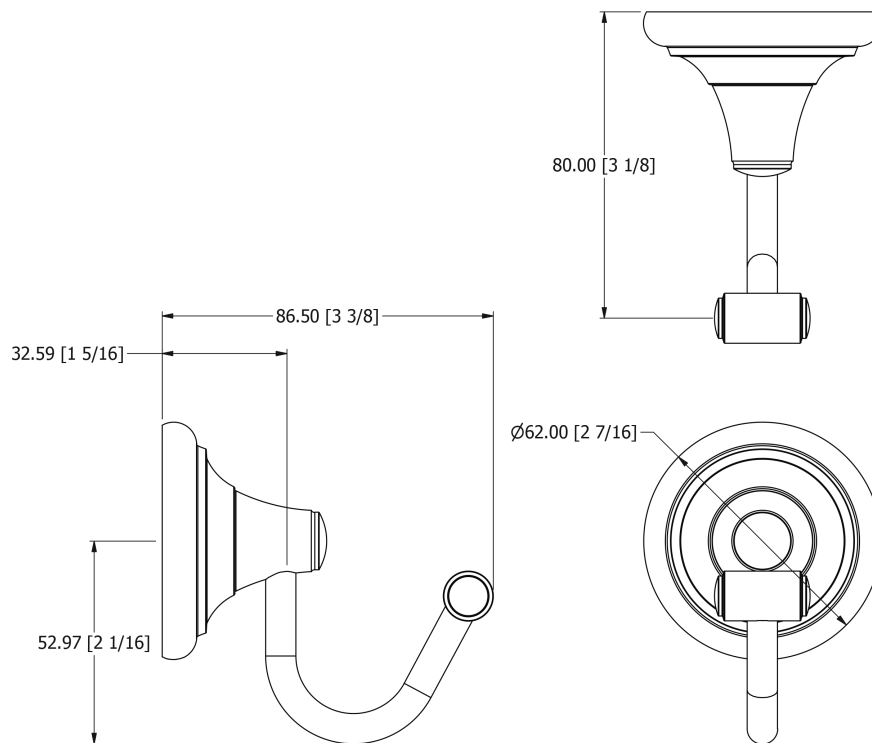

# SAMUEL HEATH

**Product Number:** N9531

**Description:** Hook

## Specification Drawing