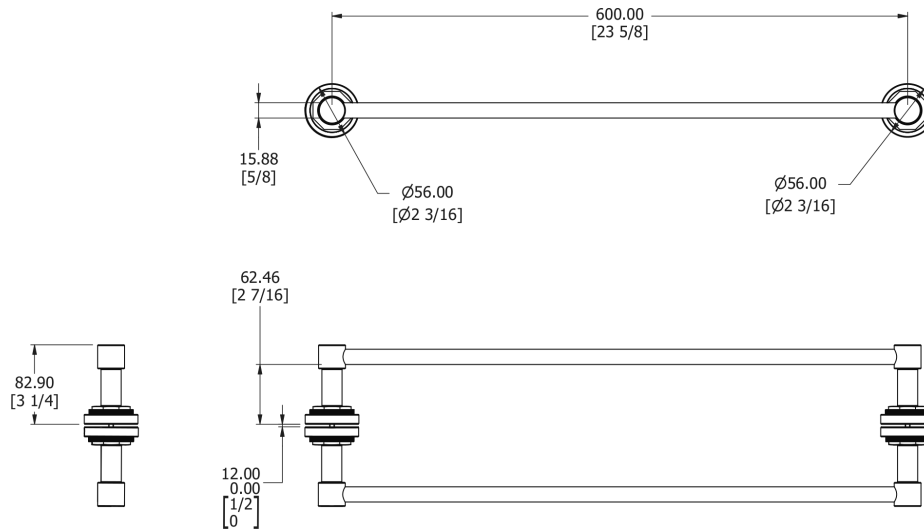

SAMUEL HEATH

Product Number: N7766K-CP

Description: Back to back shower door rail, 23 5/8"

Finishes Available

Control Options Available

Specification Drawing

UK Customer Service

Leopold Street
Birmingham
B12 0UJ
Tel: +44 121 766 4200
Email: info@samuel-heath.com

US Customer Service

Federal I.D. No. 58-1504682
Email: usa@samuel-heath.com

Specification Enquiries

Design Centre Chelsea Harbour
1st Floor, North Dome, London
SW10 0XE
Tel: 020 7352 0249
Email: showroom@samuel-heath.com