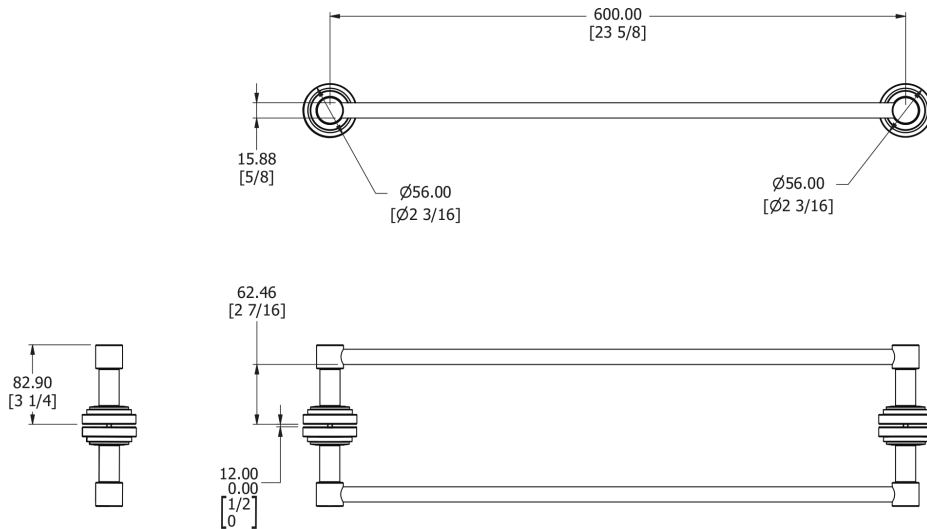

SAMUEL HEATH

Product Number: N7766F-CP

Description: Back to back shower door rail, 23 5/8"

Finishes Available

Control Options Available

Specification Drawing

UK Customer Service

Leopold Street
Birmingham
B12 0UJ
Tel: +44 121 766 4200
Email: info@samuel-heath.com

US Customer Service

Federal I.D. No. 58-1504682
Email: usa@samuel-heath.com

Specification Enquiries

Design Centre Chelsea Harbour
1st Floor, North Dome, London
SW10 0XE
Tel: 020 7352 0249
Email: showroom@samuel-heath.com