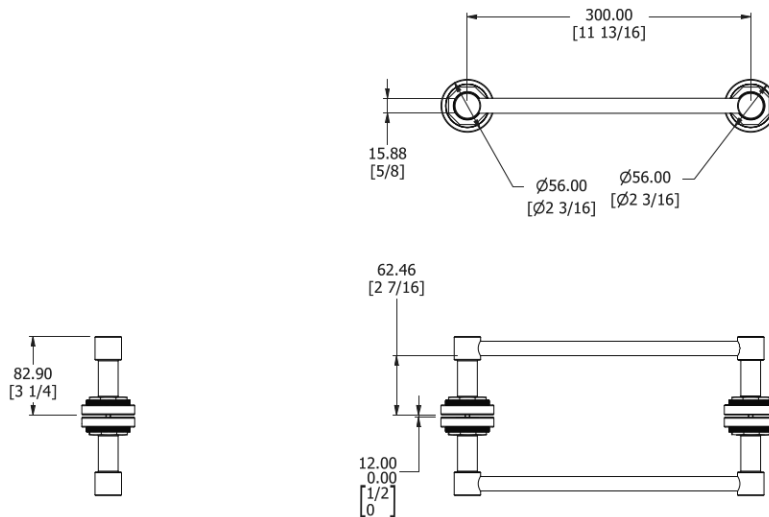

# SAMUEL HEATH

**Product Number:** N7766-30-K-CP

**Description:** Back to back shower door rail, 12"

## Specification Drawing