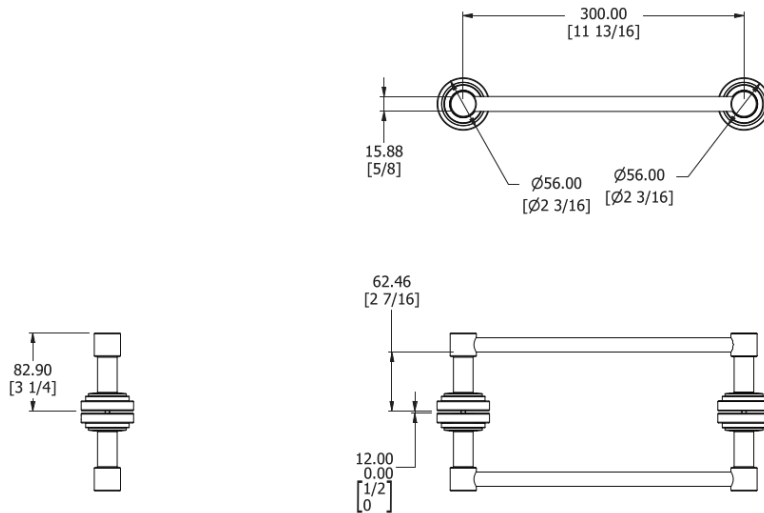

SAMUEL HEATH

Product Number: N7766-30-F-CP

Description: Back to back shower door rail, 12"

Finishes Available

Control Options Available

Specification Drawing

UK Customer Service
Leopold Street
Birmingham
B12 0UJ
Tel: +44 121 766 4200
Email: info@samuel-heath.com