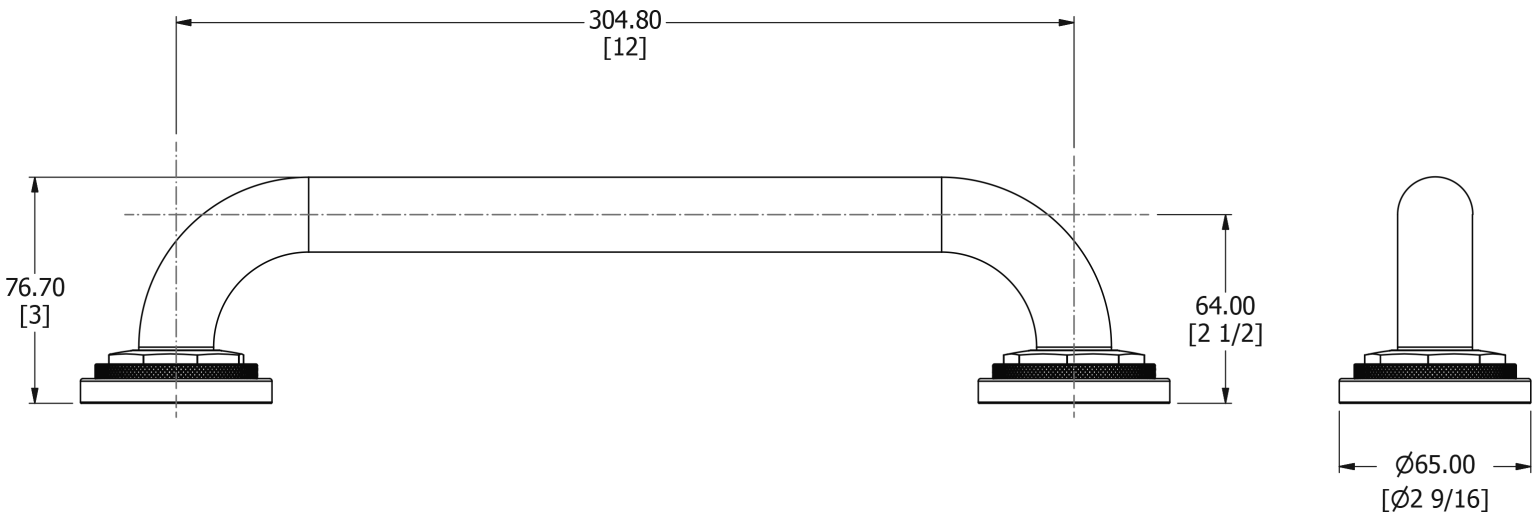

# SAMUEL HEATH

**Product Number:** N7739K-CP

**Description:** Grab rail

## Specification Drawing