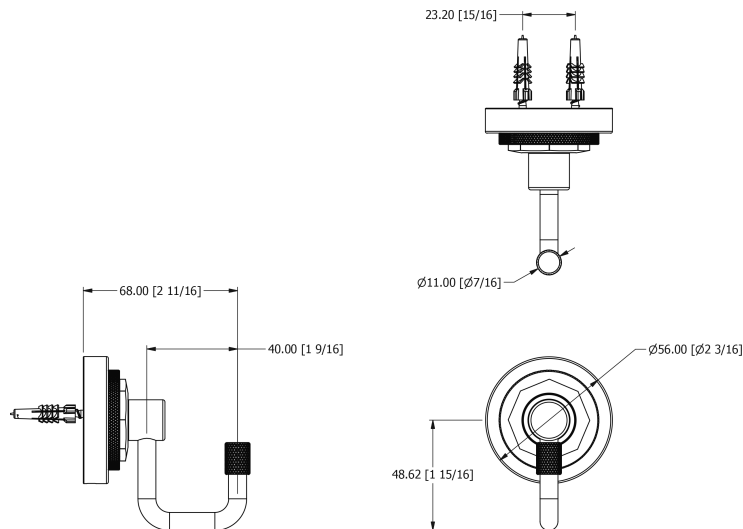

SAMUEL HEATH

Product Number: N7648K-CP

Description: Hook

Finishes Available

Control Options Available

Specification Drawing

UK Customer Service

Leopold Street
Birmingham
B12 0UJ
Tel: +44 121 766 4200
Email: info@samuel-heath.com