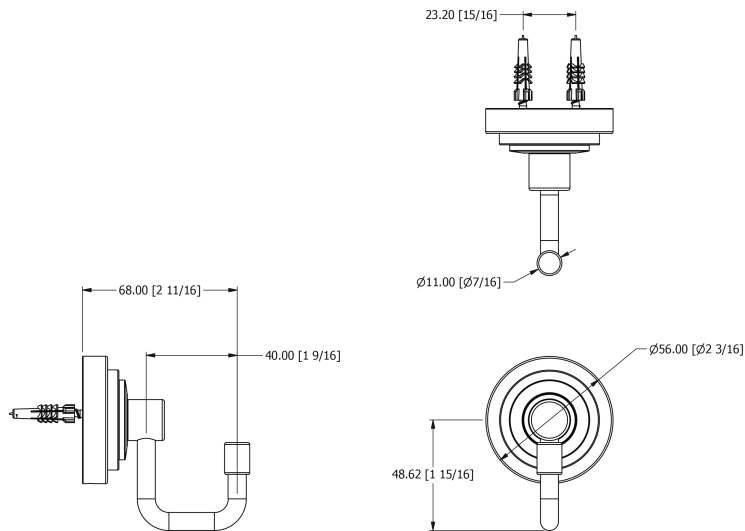

# SAMUEL HEATH

**Product Number:** N7648F-CP

**Description:** Hook

## Specification Drawing