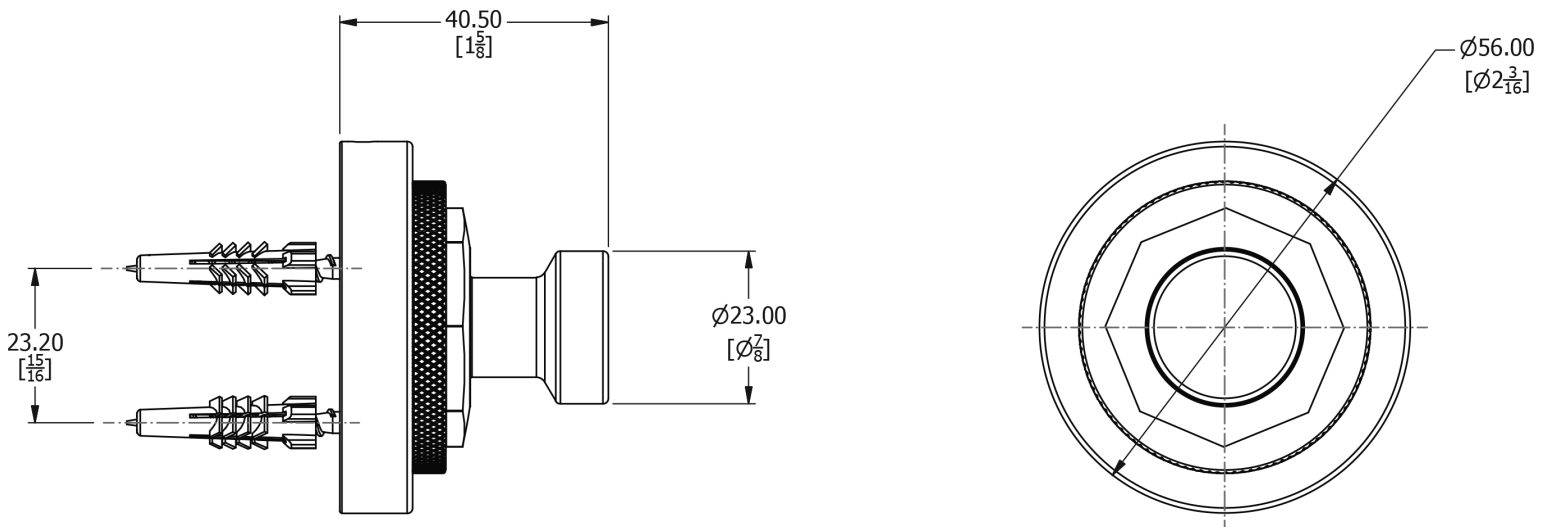

# SAMUEL HEATH

**Product Number:** N7632K-CP

**Description:** Hook

## Specification Drawing