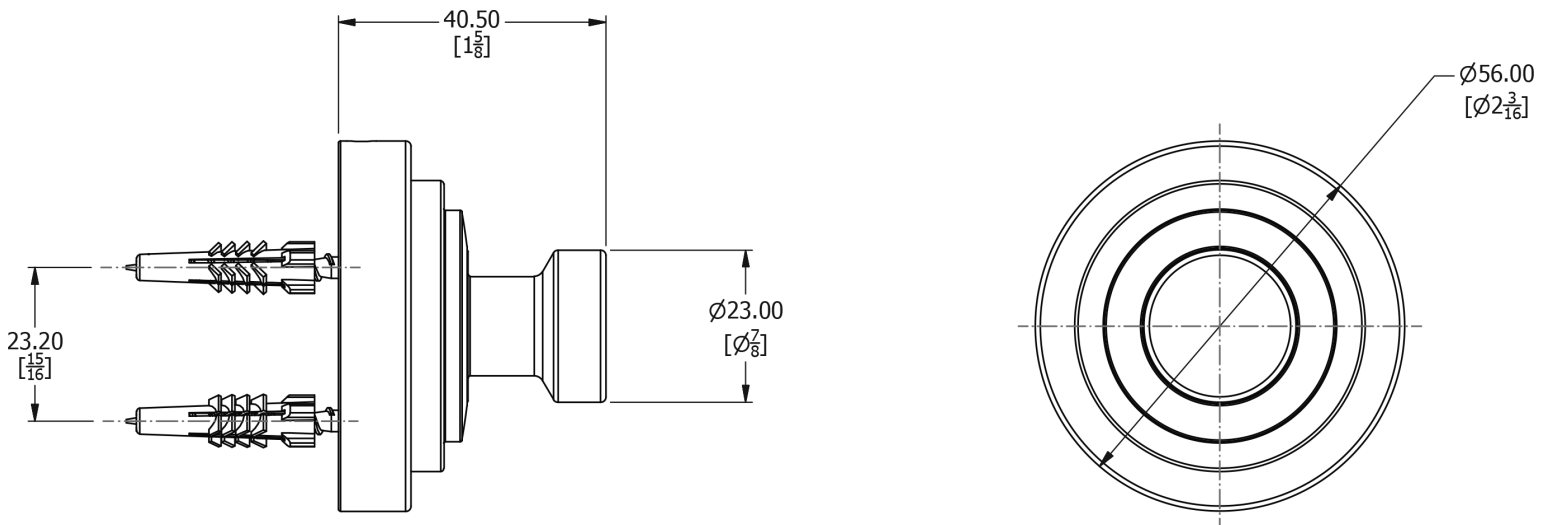

SAMUEL HEATH

Product Number: N7632F-CP

Description: Hook

Finishes Available

Control Options Available

Specification Drawing

UK Customer Service

Leopold Street
Birmingham
B12 0UJ
Tel: +44 121 766 4200
Email: info@samuel-heath.com