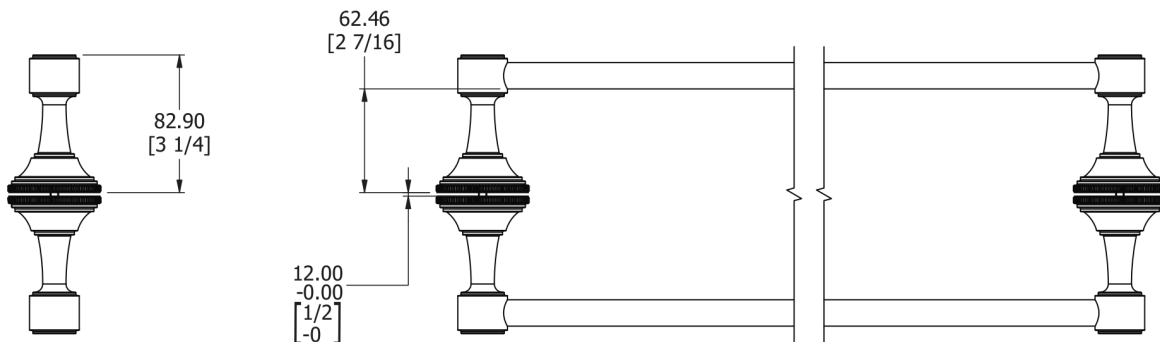

Specification Drawing

UK Customer Service

Leopold Street
Birmingham
B12 0UJ
Tel: +44 121 766 4200
Email: info@samuel-heath.com

US Customer Service

Federal I.D. No. 58-1504682
Email: usa@samuel-heath.com

Specification Enquiries

Design Centre Chelsea Harbour
1st Floor, North Dome, London
SW10 0XE
Tel: 020 7352 0249
Email: showroom@samuel-heath.com

1-30/04/2024