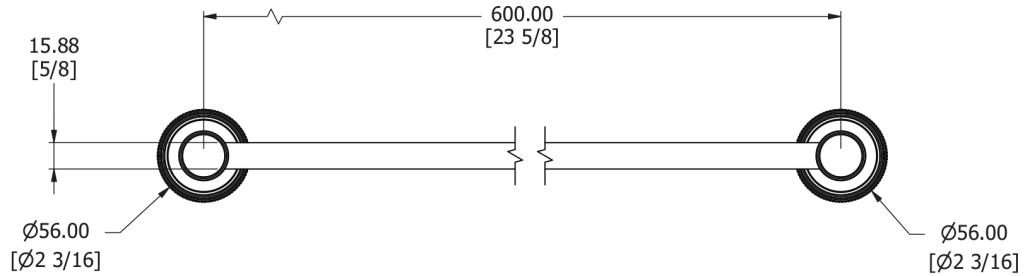

Specification Drawing

UK Customer Service

Leopold Street
Birmingham
B12 0UJ
Tel: +44 121 766 4200
Email: info@samuel-heath.com

US Customer Service

Federal I.D. No. 58-1504682
Email: usa@samuel-heath.com

Specification Enquiries

Design Centre Chelsea Harbour
1st Floor, North Dome, London
SW10 0XE
Tel: 020 7352 0249
Email: showroom@samuel-heath.com

1-30/04/2024