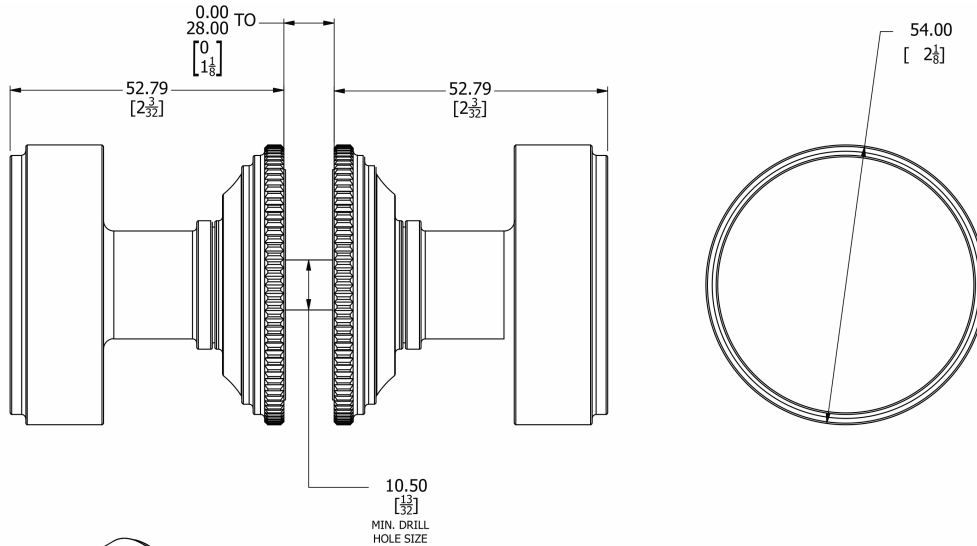

SAMUEL HEATH

Product Number: N6763

Description: Shower door knob pair

Technical information

Suitable for glass fixing Up to 1 1/16"

Finishes Available

Chrome Plate

Polished Nickel

Antique Brass
Gloss

Amber Brass

Specification Drawing

UK Customer Service

Leopold Street
Birmingham
B12 0UJ
Tel: +44 121 766 4200
Email: info@samuel-heath.com

US Customer Service

Federal I.D. No. 58-1504682
Email: usa@samuel-heath.com