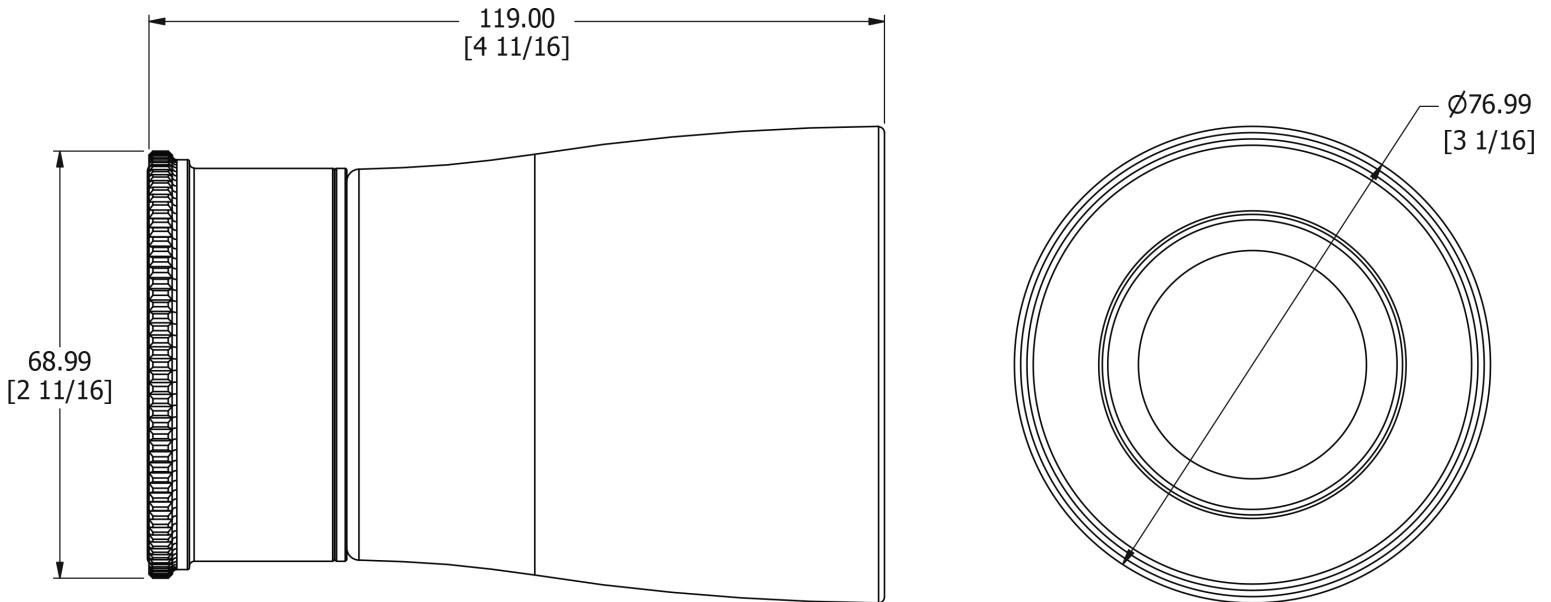

SAMUEL HEATH

Product Number: N6665W

Description: White ceramic tumbler holder

Finishes Available

Chrome Plate

Polished Nickel

Non Lacquered
Brass

Antique Gold

Amber Brass

Specification Drawing

UK Customer Service

Leopold Street
Birmingham
B12 0UJ
Tel: +44 121 766 4200
Email: info@samuel-heath.com

US Customer Service

Federal I.D. No. 58-1504682
Email: usa@samuel-heath.com