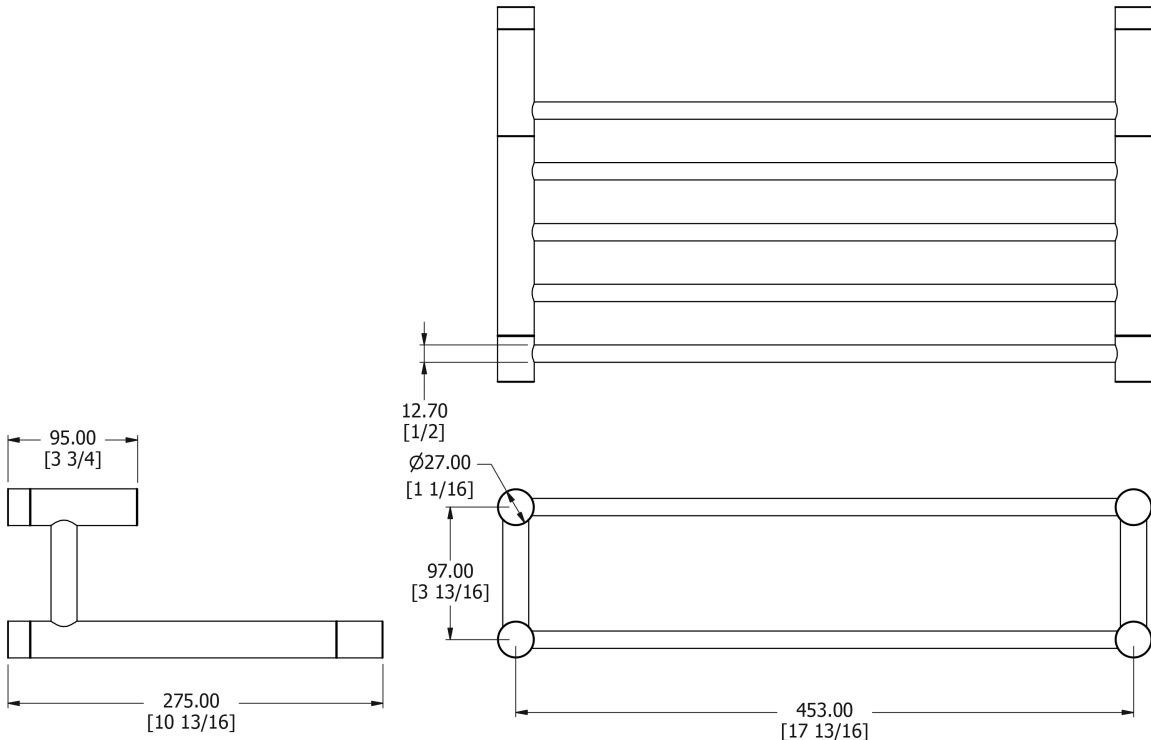

SAMUEL HEATH

Product Number: N5173

Description: 17 3/4" Towel shelf

Finishes Available

Specification Drawing

UK Customer Service

Leopold Street
Birmingham
B12 0UJ
Tel: +44 121 766 4200
Email: info@samuel-heath.com

US Customer Service

Federal I.D. No. 58-1504682
Email: usa@samuel-heath.com

Specification Enquiries

Design Centre Chelsea Harbour
1st Floor, North Dome, London
SW10 0XE
Tel: 020 7352 0249
Email: showroom@samuel-heath.com

1-12/09/2024