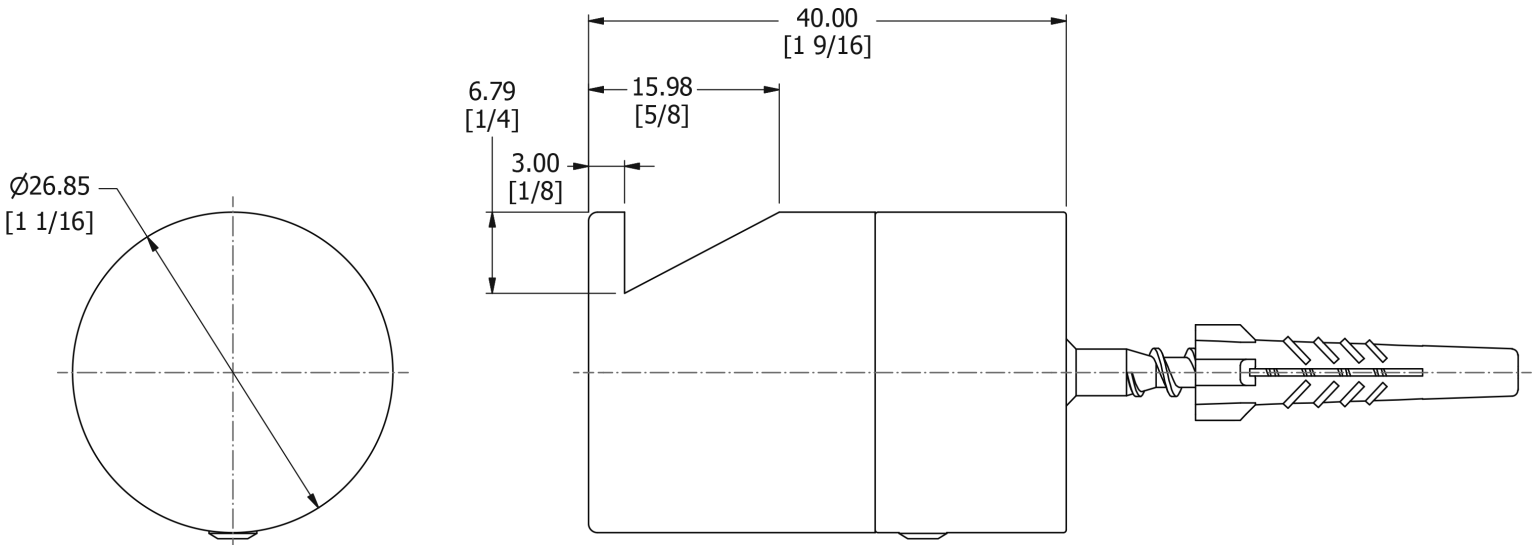

Specification Drawing

UK Customer Service
Leopold Street
Birmingham
B12 0UJ
Tel: +44 121 766 4200
Email: info@samuel-heath.com

US Customer Service
Federal I.D. No. 58-1504682
Email: usa@samuel-heath.com

Specification Enquiries
Design Centre Chelsea Harbour
1st Floor, North Dome, London
SW10 0XE
Tel: 020 7352 0249
Email: showroom@samuel-heath.com

1-12/09/2024