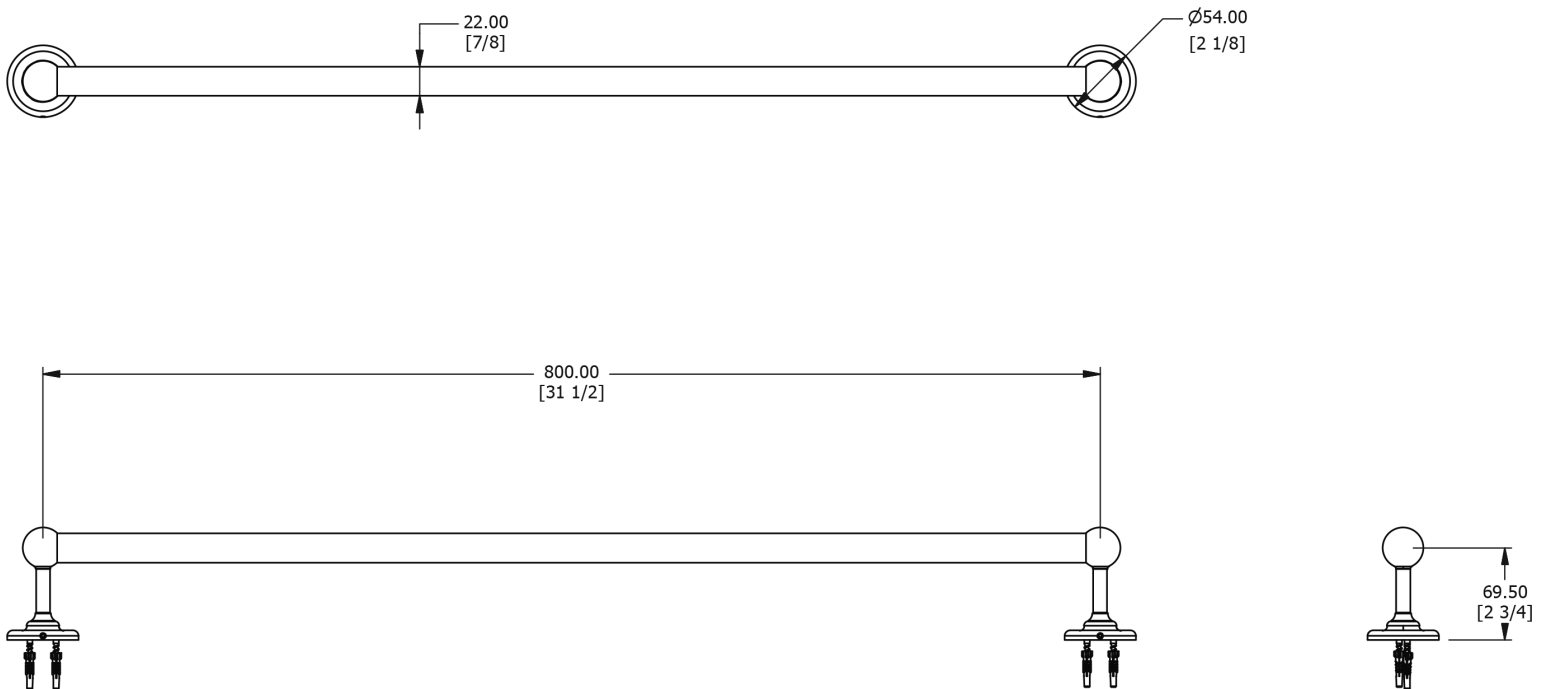

SAMUEL HEATH

Product Number: N4356-80-M
Description: 31 1/2" Single metal rail

Finishes Available

Specification Drawing

UK Customer Service
Leopold Street
Birmingham
B12 0UJ
Tel: +44 121 766 4200
Email: info@samuel-heath.com