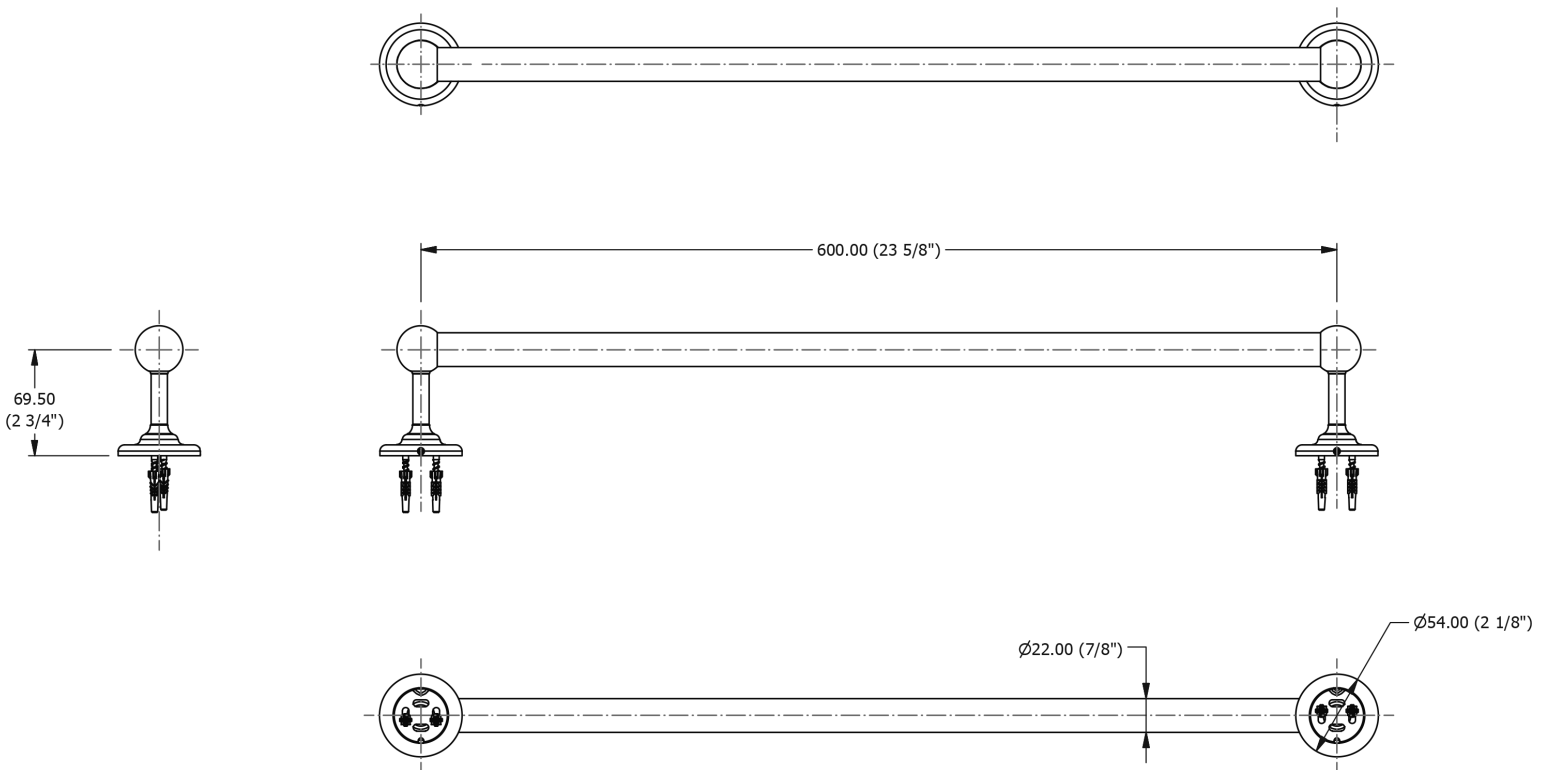

SAMUEL HEATH

Product Number: N4356-60-M
Description: 23 5/8" Single metal rail

Finishes Available

Specification Drawing

UK Customer Service
Leopold Street
Birmingham
B12 0UJ
Tel: +44 121 766 4200
Email: info@samuel-heath.com