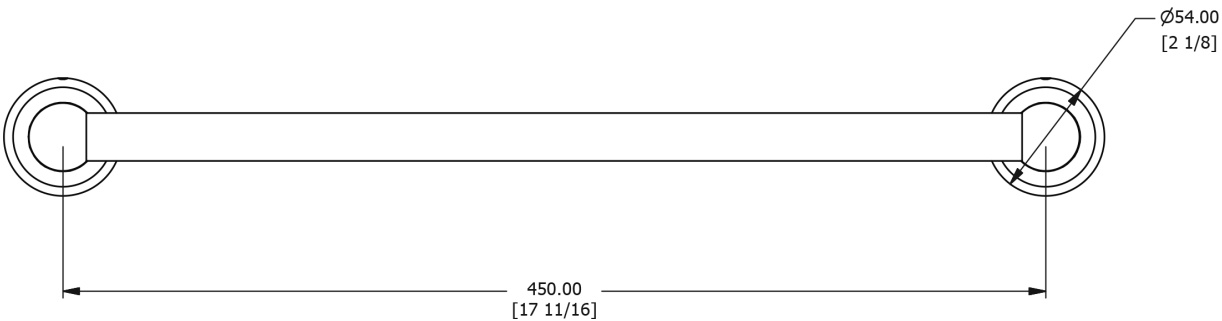

SAMUEL HEATH

Product Number: N4356-45-M

Description: 17 11/16" Single metal rail

Finishes Available

Chrome Plate

Polished Nickel

Non Lacquered
Brass

Antique Gold

Satin Nickel
(US15)

Specification Drawing

UK Customer Service

Leopold Street
Birmingham
B12 0UJ
Tel: +44 121 766 4200
Email: info@samuel-heath.com

US Customer Service

Federal I.D. No. 58-1504682
Email: usa@samuel-heath.com

Specification Enquiries

Design Centre Chelsea Harbour
1st Floor, North Dome, London
SW10 0XE
Tel: 020 7352 0249
Email: showroom@samuel-heath.com

1-30/04/2024