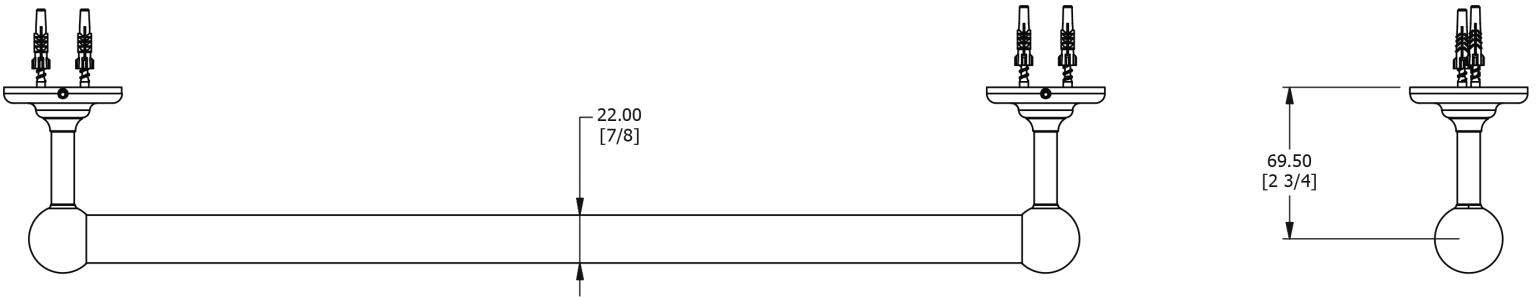

SAMUEL HEATH

Product Number: N4356-45-M

Description: 17 11/16" Single metal rail

Finishes Available

Chrome Plate

Polished Nickel

Non Lacquered
Brass

Antique Gold

Satin Nickel
(US15)

Specification Drawing

UK Customer Service

Leopold Street
Birmingham
B12 0UJ
Tel: +44 121 766 4200
Email: info@samuel-heath.com

US Customer Service

Federal I.D. No. 58-1504682
Email: usa@samuel-heath.com

Specification Enquiries

Design Centre Chelsea Harbour
1st Floor, North Dome, London
SW10 0XE
Tel: 020 7352 0249
Email: showroom@samuel-heath.com

1-30/04/2024