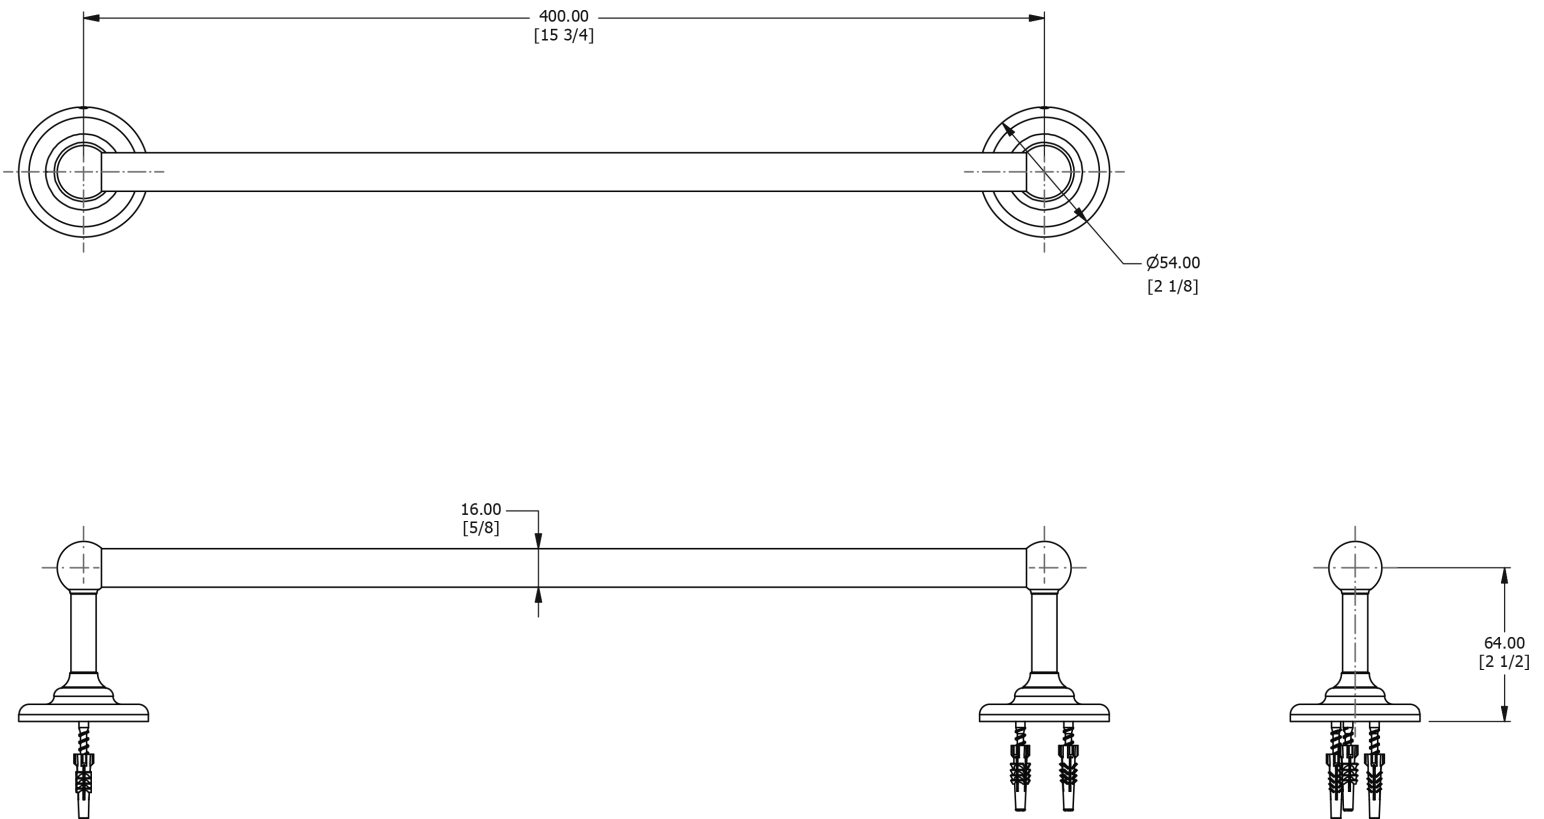

# SAMUEL HEATH

**Product Number:** N4355-40-G

**Description:** 15 3/4" Single glass rail

## Specification Drawing