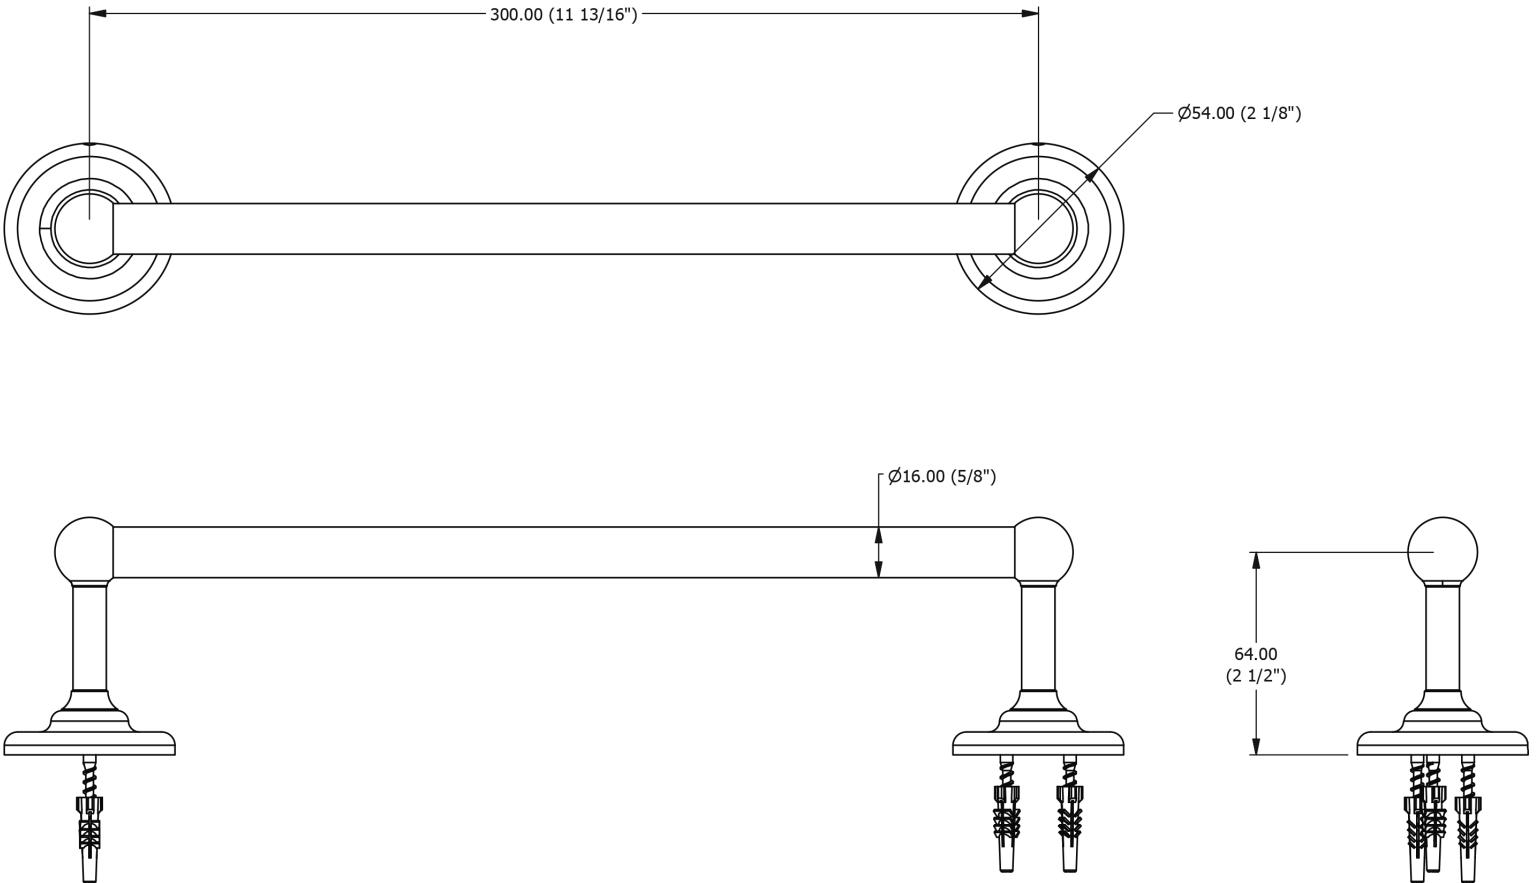

SAMUEL HEATH

Product Number: N4355-30-M

Description: 11 13/16" Single metal rail

Finishes Available

Chrome Plate

Polished Nickel

Non Lacquered
Brass

Antique Gold

Satin Nickel
(US15)

Country Bronze

Specification Drawing

UK Customer Service

Leopold Street
Birmingham
B12 0UJ
Tel: +44 121 766 4200
Email: info@samuel-heath.com

US Customer Service

Federal I.D. No. 58-1504682
Email: usa@samuel-heath.com

Specification Enquiries

Design Centre Chelsea Harbour
1st Floor, North Dome, London
SW10 0XE
Tel: 020 7352 0249
Email: showroom@samuel-heath.com

1-21/05/2024