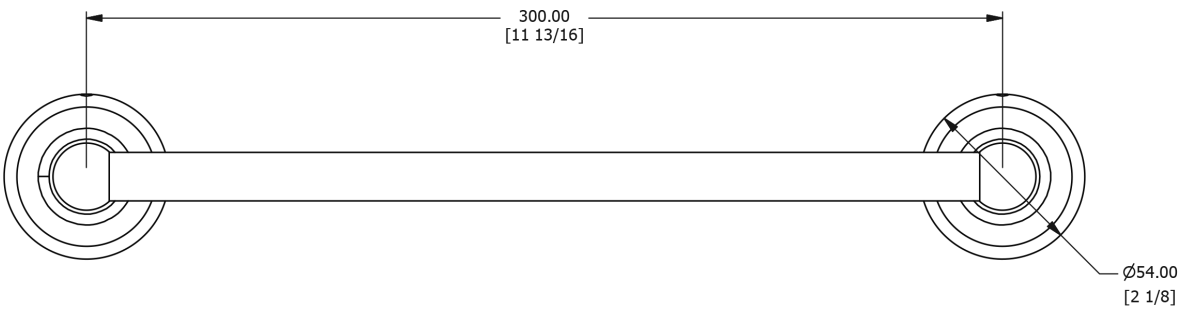

SAMUEL HEATH

Product Number: N4355-30-G

Description: 11 13/16" Single glass rail

Finishes Available

Chrome Plate

Polished Nickel

Non Lacquered
Brass

Antique Gold

Satin Nickel
(US15)

Specification Drawing

UK Customer Service

Leopold Street
Birmingham
B12 0UJ
Tel: +44 121 766 4200
Email: info@samuel-heath.com

US Customer Service

Federal I.D. No. 58-1504682
Email: usa@samuel-heath.com