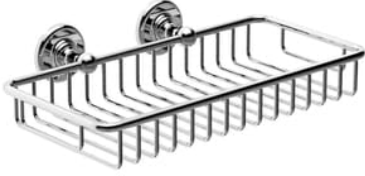

SAMUEL HEATH

Product Number: N4326

Description: Large soap basket

Finishes Available

Chrome Plate

Polished Nickel

Non Lacquered
Brass

Antique Gold

Satin Nickel
(US15)

Specification Drawing

UK Customer Service

Leopold Street
Birmingham
B12 0UJ
Tel: +44 121 766 4200
Email: info@samuel-heath.com

US Customer Service

Federal I.D. No. 58-1504682
Email: usa@samuel-heath.com