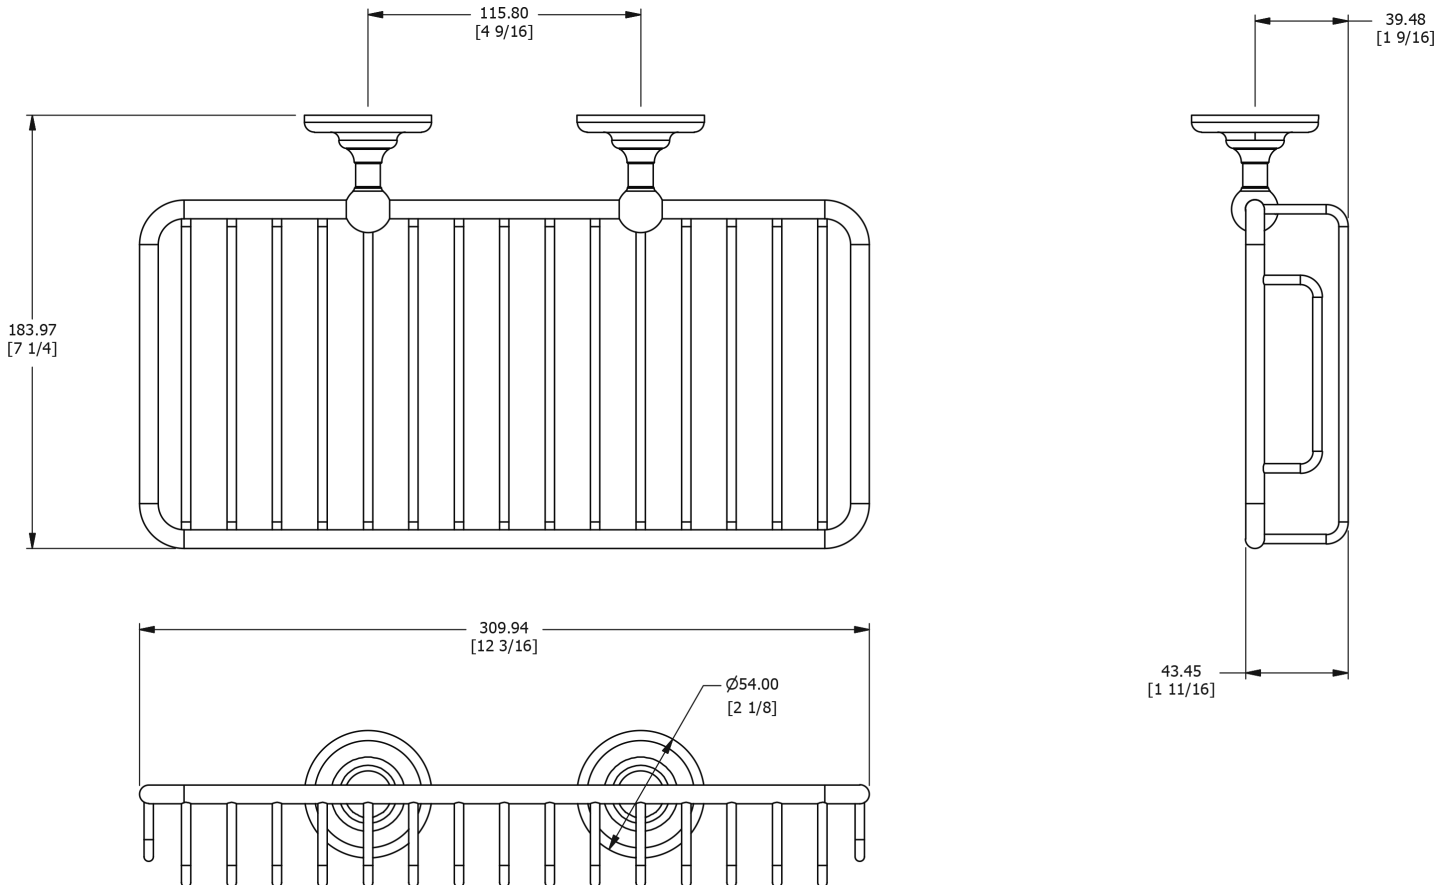

SAMUEL HEATH

Product Number: N4326

Description: Large soap basket

Finishes Available

Chrome Plate

Polished Nickel

Non Lacquered
Brass

Antique Gold

Satin Nickel
(US15)

Specification Drawing

UK Customer Service

Leopold Street
Birmingham
B12 0UJ
Tel: +44 121 766 4200
Email: info@samuel-heath.com

US Customer Service

Federal I.D. No. 58-1504682
Email: usa@samuel-heath.com