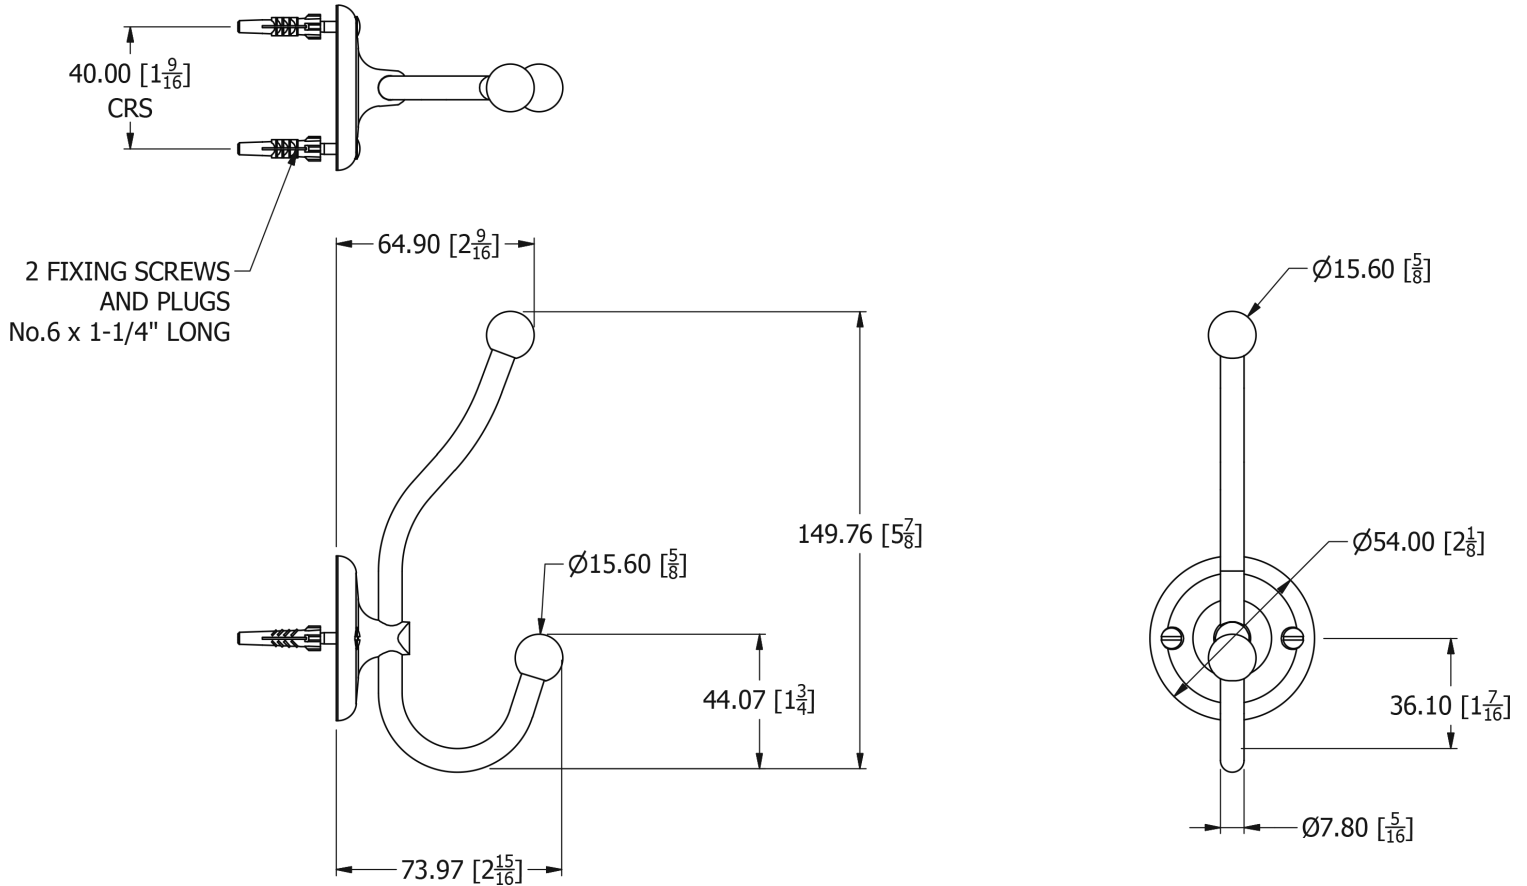

SAMUEL HEATH

Product Number: N39

Description: Double hook

Finishes Available

Specification Drawing

UK Customer Service
Leopold Street
Birmingham
B12 0UJ
Tel: +44 121 766 4200
Email: info@samuel-heath.com

US Customer Service
Federal I.D. No. 58-1504682
Email: usa@samuel-heath.com

Specification Enquiries
Design Centre Chelsea Harbour
1st Floor, North Dome, London
SW10 0XE
Tel: 020 7352 0249
Email: showroom@samuel-heath.com

1-30/04/2024