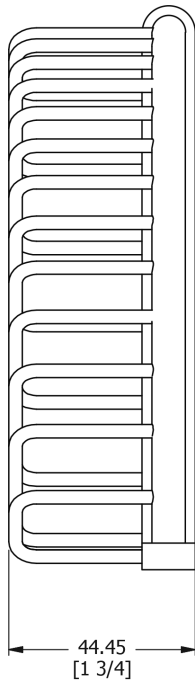

SAMUEL HEATH

Product Number: N36-CP

Description: Corner shower basket with visible fix, 5 1/4" W x 1 3/4" D

Finishes Available

Chrome Plate

Polished Nickel

Non Lacquered
Brass

Antique Gold

Satin Nickel
(US15)

Country Bronze

Polished Brass

Brushed Gold
Unlacquered

Specification Drawing

UK Customer Service

Leopold Street
Birmingham
B12 0UJ
Tel: +44 121 766 4200
Email: info@samuel-heath.com

US Customer Service

Federal I.D. No. 58-1504682
Email: usa@samuel-heath.com

Specification Enquiries

Design Centre Chelsea Harbour
1st Floor, North Dome, London
SW10 0XE
Tel: 020 7352 0249
Email: showroom@samuel-heath.com

1-12/09/2024