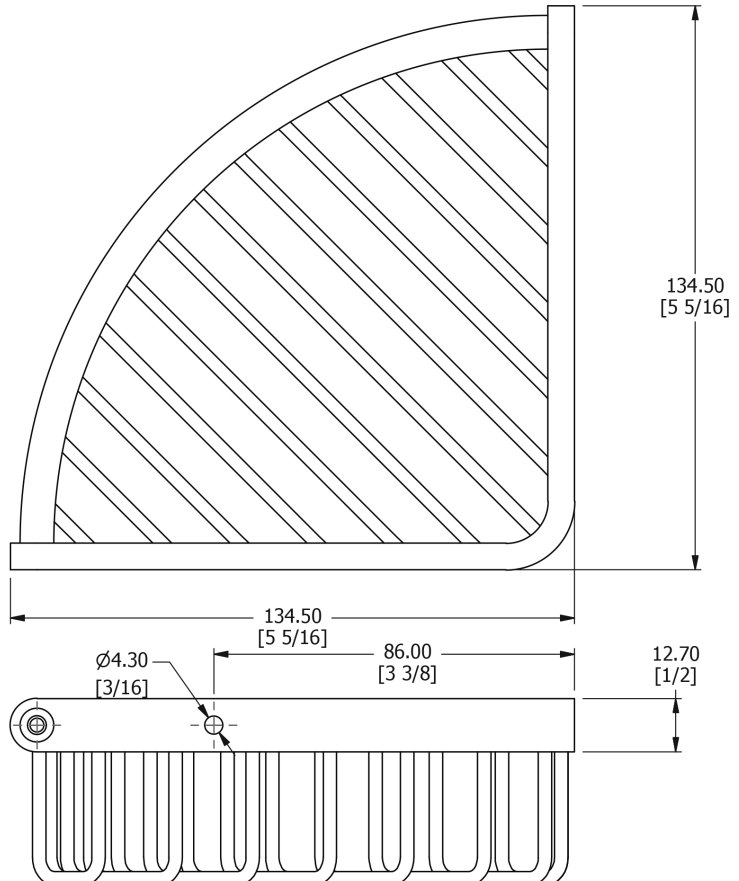

SAMUEL HEATH

Product Number: N36-CP

Description: Corner shower basket with visible fix, 5 1/4" W x 1 3/4" D

Finishes Available

Chrome Plate

Polished Nickel

Non Lacquered
Brass

Antique Gold

Satin Nickel
(US15)

Country Bronze

Polished Brass

Brushed Gold
Unlacquered

Specification Drawing

UK Customer Service

Leopold Street
Birmingham
B12 0UJ
Tel: +44 121 766 4200
Email: info@samuel-heath.com

US Customer Service

Federal I.D. No. 58-1504682
Email: usa@samuel-heath.com

Specification Enquiries

Design Centre Chelsea Harbour
1st Floor, North Dome, London
SW10 0XE
Tel: 020 7352 0249
Email: showroom@samuel-heath.com

1-12/09/2024