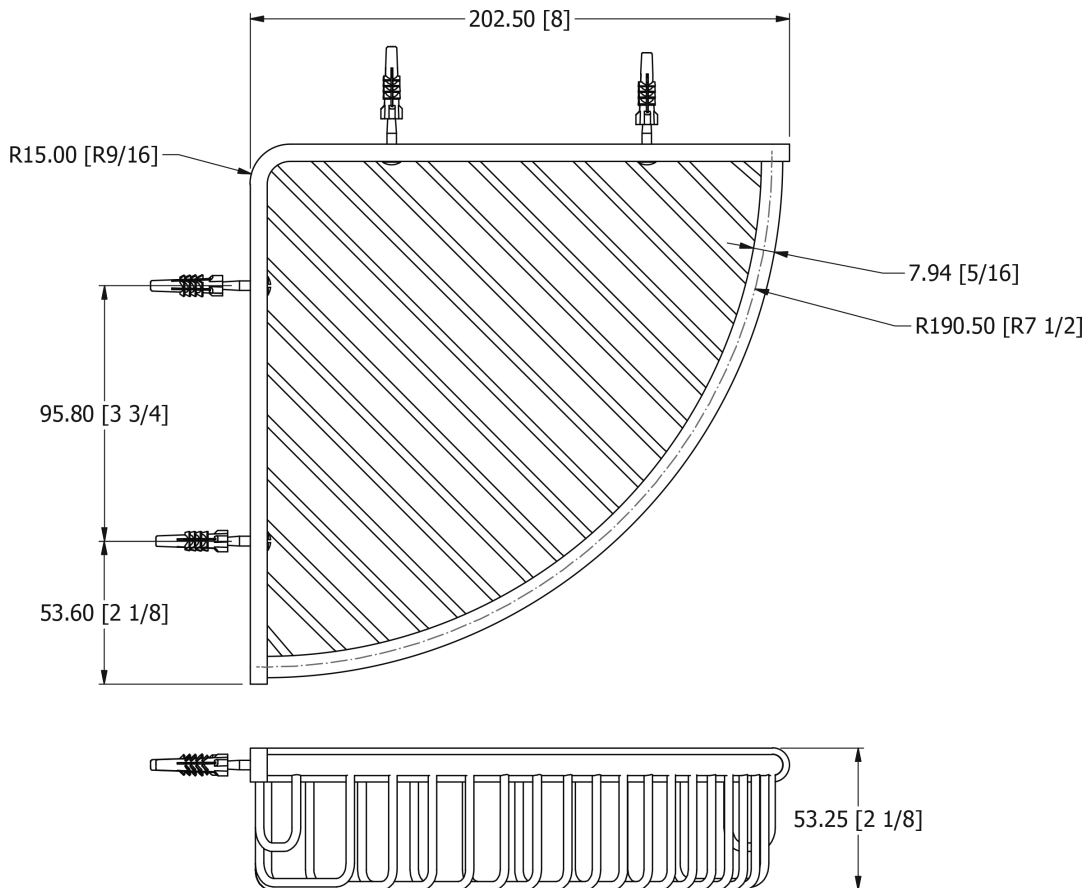

SAMUEL HEATH

Product Number: N36-XL-CP

Description: Corner shower basket with visible fix, 8" W x 2 1/16" D

Finishes Available

Chrome Plate

Polished Nickel

Non Lacquered Brass

Antique Gold

Satin Nickel (US15)

Country Bronze

Polished Brass

Brushed Gold Unlacquered

Specification Drawing

UK Customer Service

Leopold Street
Birmingham
B12 0UJ
Tel: +44 121 766 4200
Email: info@samuel-heath.com

US Customer Service