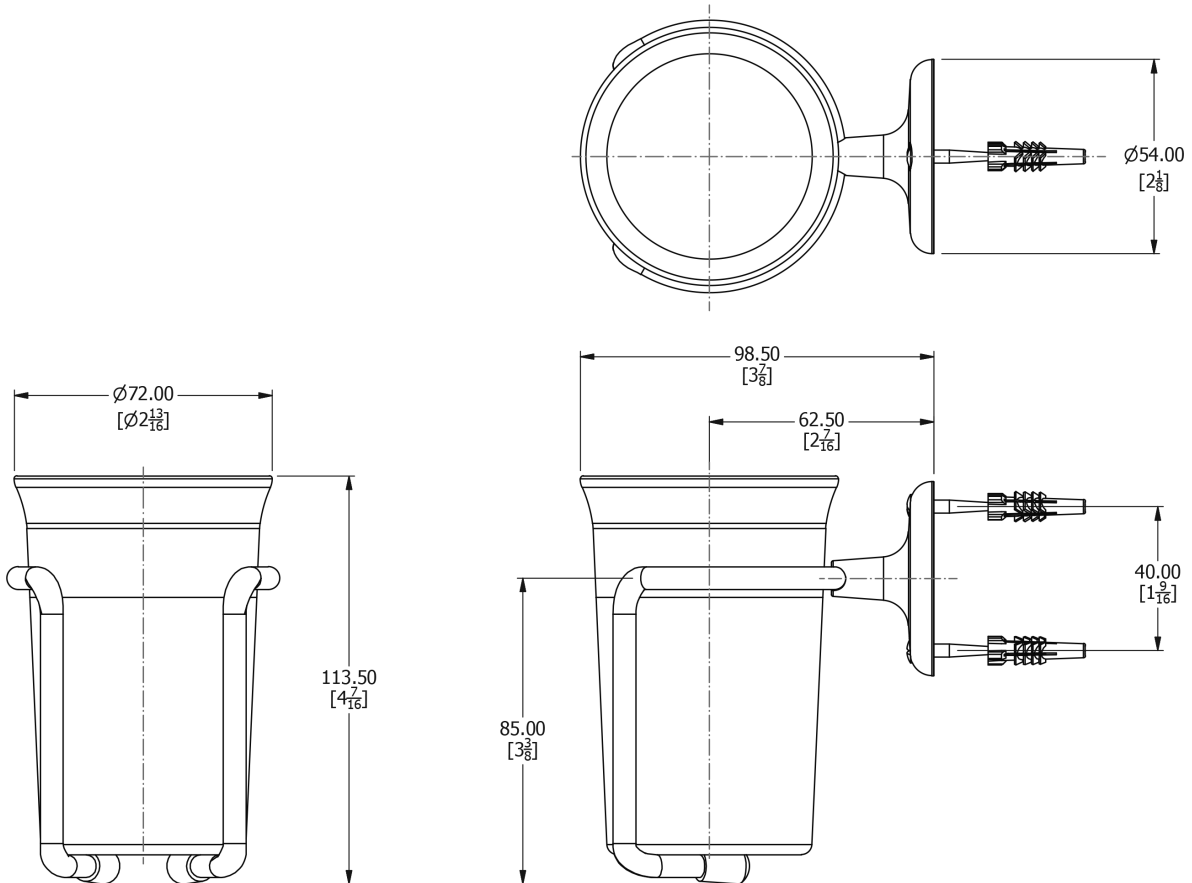

Specification Drawing

UK Customer Service

Leopold Street
Birmingham
B12 0UJ
Tel: +44 121 766 4200
Email: info@samuel-heath.com

US Customer Service

Federal I.D. No. 58-1504682
Email: usa@samuel-heath.com

Specification Enquiries

Design Centre Chelsea Harbour
1st Floor, North Dome, London
SW10 0XE
Tel: 020 7352 0249
Email: showroom@samuel-heath.com

1-30/04/2024