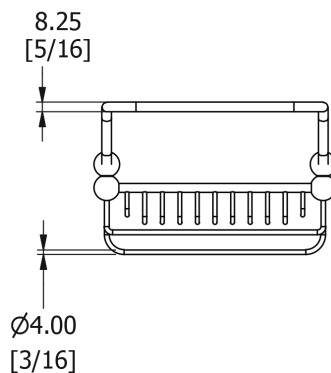

# SAMUEL HEATH

Product Number: N331

Description: Bath tray

## Specification Drawing