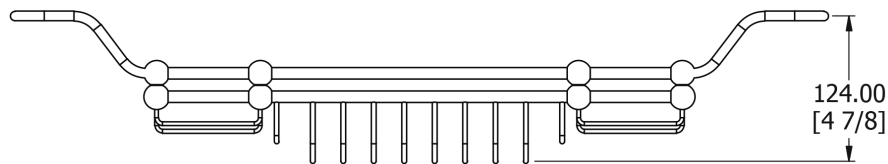

# SAMUEL HEATH

Product Number: N331

Description: Bath tray

## Specification Drawing