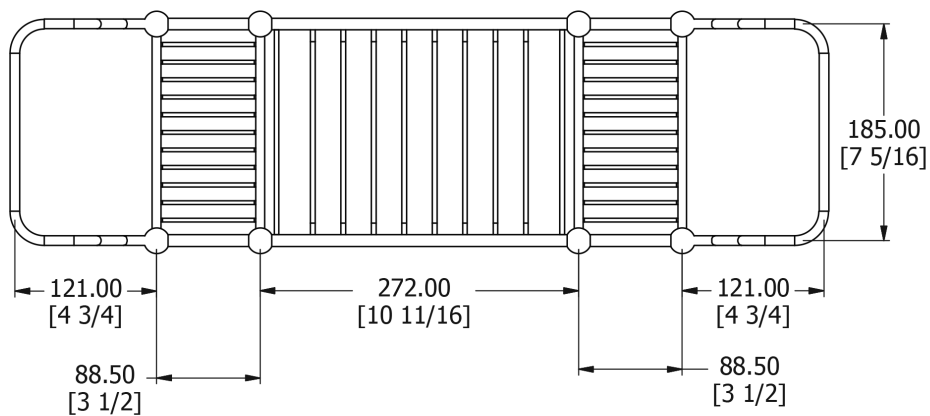

# SAMUEL HEATH

Product Number: N331

Description: Bath tray

## Specification Drawing