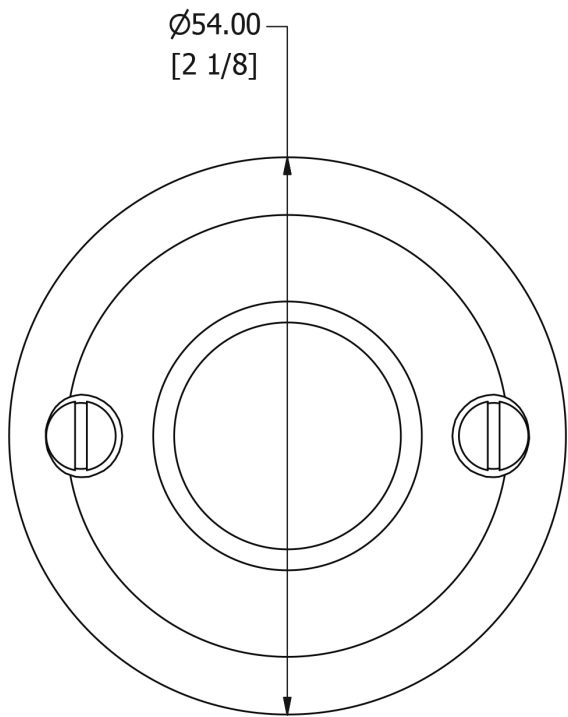

Specification Drawing

UK Customer Service

Leopold Street
Birmingham
B12 0UJ
Tel: +44 121 766 4200
Email: info@samuel-heath.com

US Customer Service

Federal I.D. No. 58-1504682
Email: usa@samuel-heath.com

Specification Enquiries

Design Centre Chelsea Harbour
1st Floor, North Dome, London
SW10 0XE
Tel: 020 7352 0249
Email: showroom@samuel-heath.com

1-30/04/2024