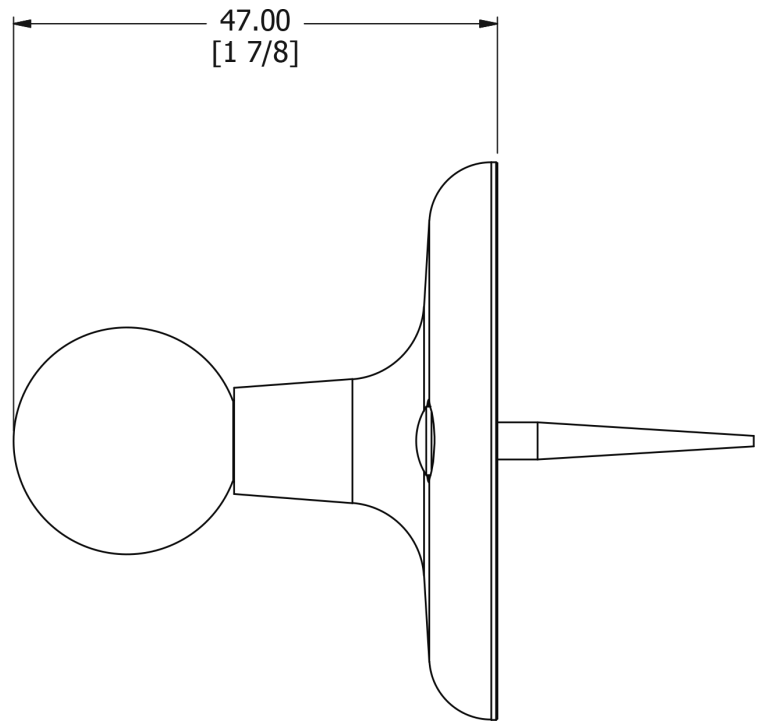

Specification Drawing

UK Customer Service

Leopold Street
Birmingham
B12 0UJ
Tel: +44 121 766 4200
Email: info@samuel-heath.com

US Customer Service

Federal I.D. No. 58-1504682
Email: usa@samuel-heath.com

Specification Enquiries

Design Centre Chelsea Harbour
1st Floor, North Dome, London
SW10 0XE
Tel: 020 7352 0249
Email: showroom@samuel-heath.com

1-30/04/2024