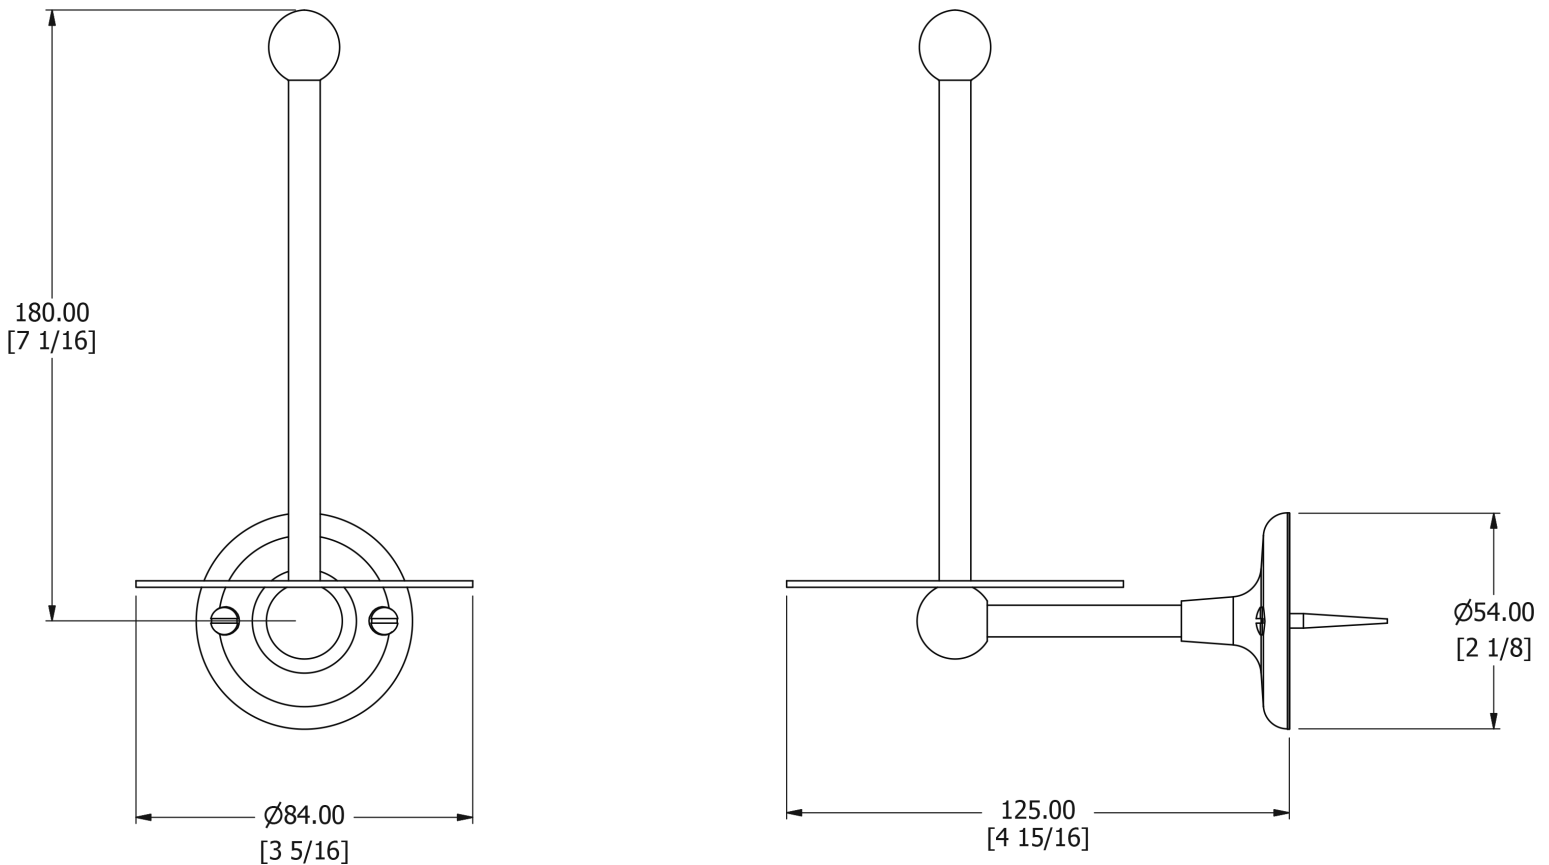

SAMUEL HEATH

Product Number: N31

Description: Spare paper holder

Finishes Available

Chrome Plate

Polished Nickel

Antique Gold

Satin Nickel
(US15)

Polished Brass

Antique Brass Matt

Antique Brass
Gloss

Amber Brass

Specification Drawing

UK Customer Service

Leopold Street
Birmingham
B12 0UJ
Tel: +44 121 766 4200
Email: info@samuel-heath.com

US Customer Service