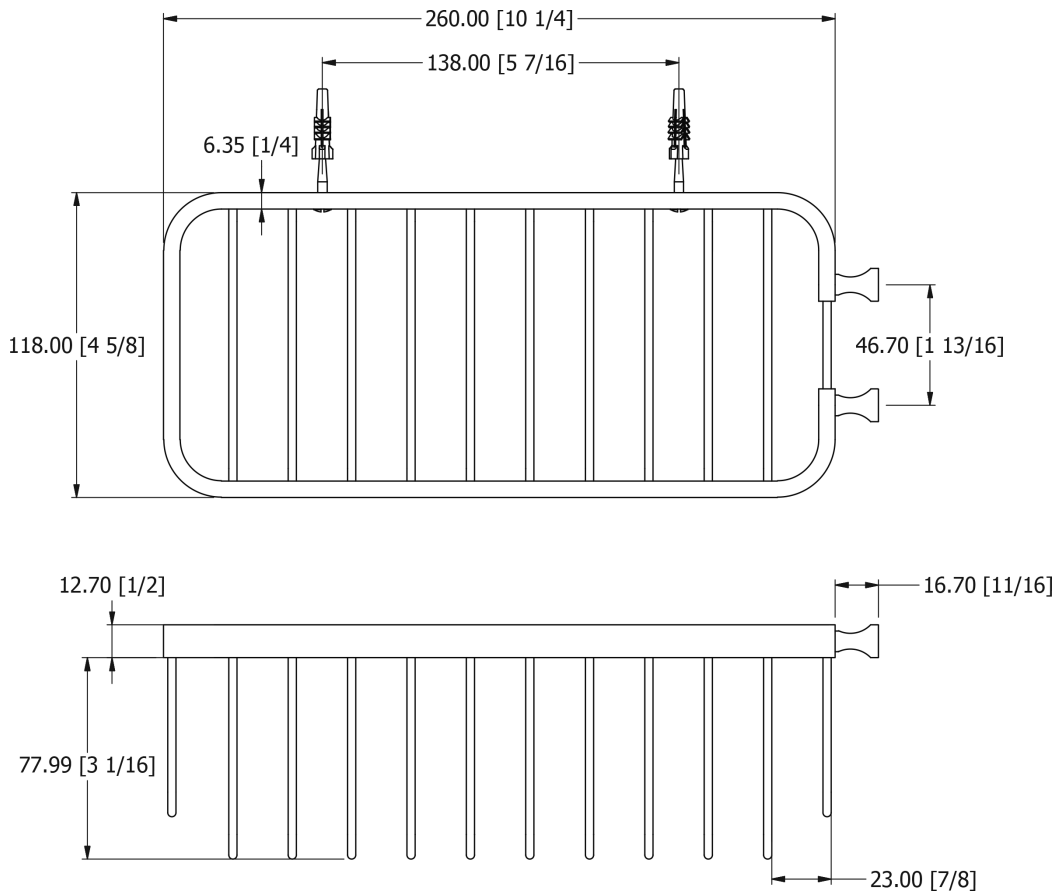

# SAMUEL HEATH

**Product Number:** N28-CP

**Description:** Rectangular shower basket with visible fix

## Specification Drawing