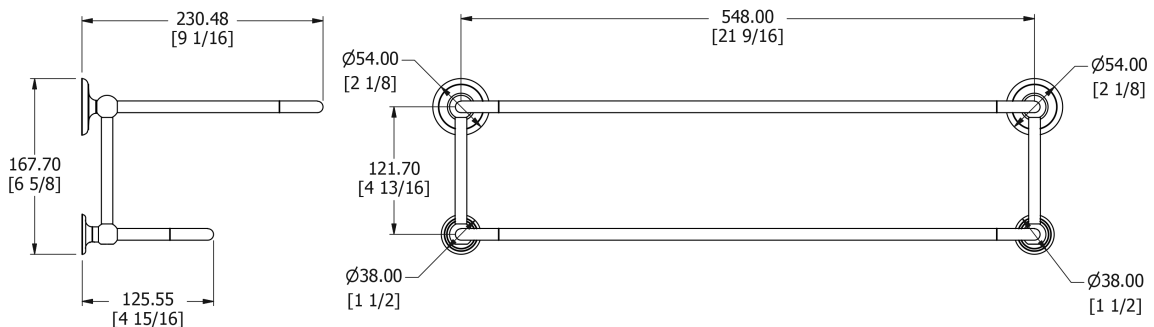

# SAMUEL HEATH

**Product Number:** N1737-A

**Description:** Towel shelf, 23 1/2"

## Specification Drawing