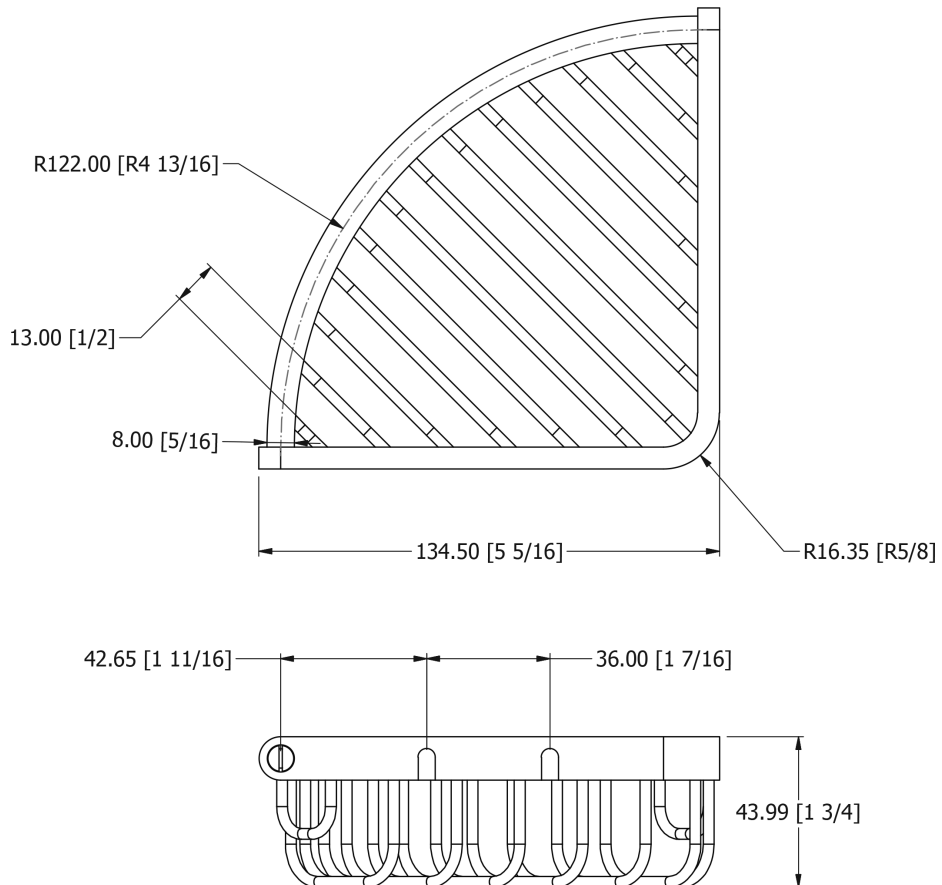

SAMUEL HEATH

Product Number: N156-CP

Description: Corner shower basket with concealed fix, 5 5/16" W x 1 3/4" D

Finishes Available

Chrome Plate

Polished Nickel

Non Lacquered
Brass

Satin Nickel
(US15)

Polished Brass

Brushed Gold
Unlacquered

Specification Drawing

UK Customer Service

Leopold Street
Birmingham
B12 0UJ
Tel: +44 121 766 4200
Email: info@samuel-heath.com

US Customer Service

Federal I.D. No. 58-1504682
Email: usa@samuel-heath.com