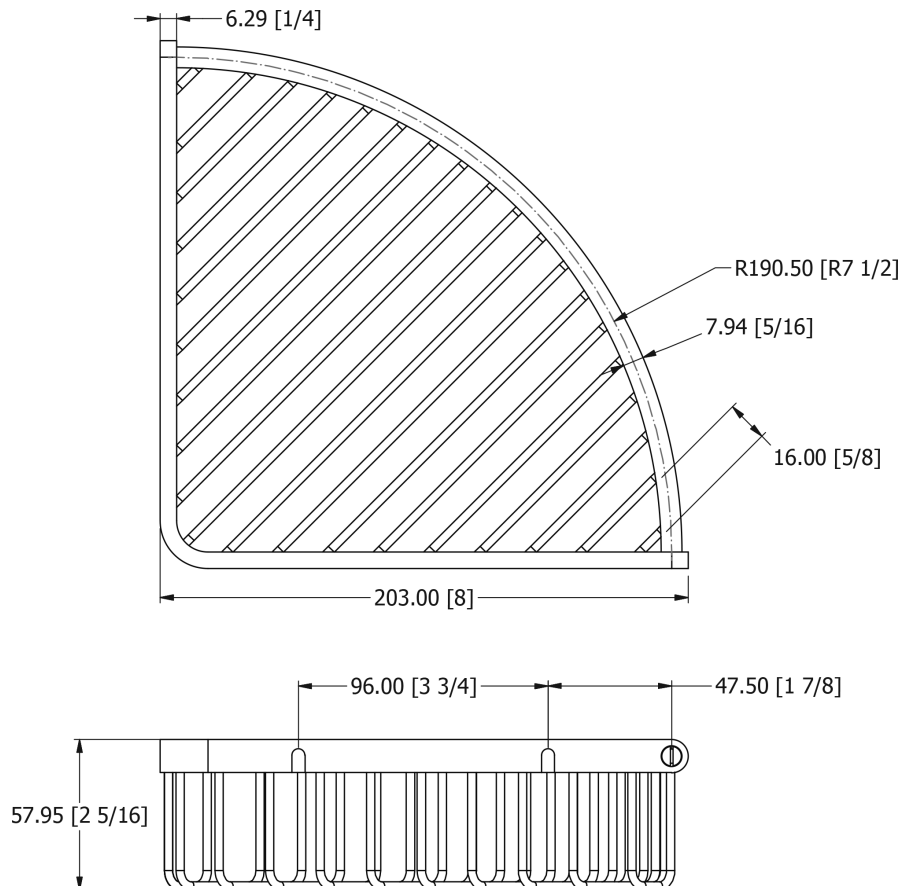

# SAMUEL HEATH

**Product Number:** N156-XL-CP

**Description:** Corner shower basket with concealed fix, 8" W x 2 1/4" D

## Specification Drawing