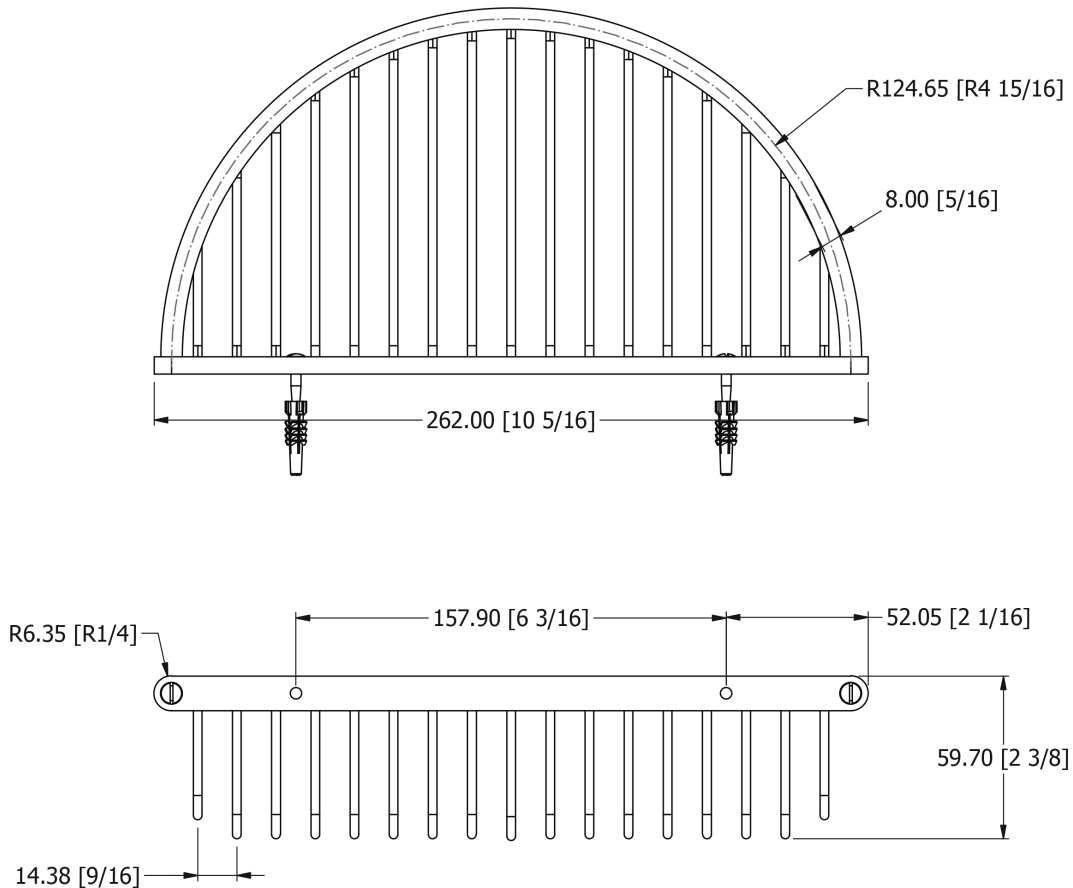

SAMUEL HEATH

Product Number: N153-XL-CP

Description: Shower basket with visible fix, 10 5/16" W x 2 3/8" D

Finishes Available

Chrome Plate

Polished Nickel

Antique Gold

Satin Nickel
(US15)

Country Bronze

Brushed Gold
Unlacquered

Specification Drawing

UK Customer Service

Leopold Street
Birmingham
B12 0UJ
Tel: +44 121 766 4200
Email: info@samuel-heath.com

US Customer Service

Federal I.D. No. 58-1504682
Email: usa@samuel-heath.com

Specification Enquiries

Design Centre Chelsea Harbour
1st Floor, North Dome, London
SW10 0XE
Tel: 020 7352 0249
Email: showroom@samuel-heath.com

1-12/09/2024