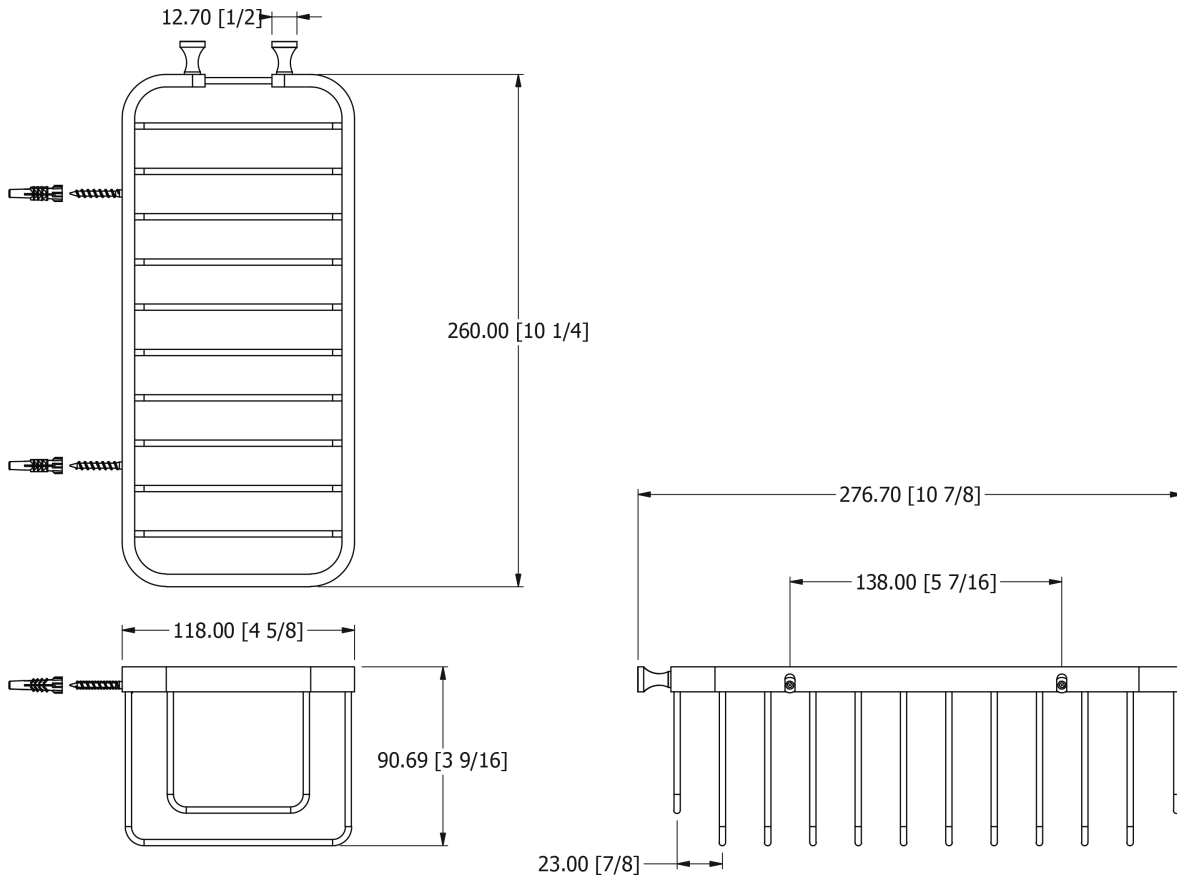

SAMUEL HEATH

Product Number: N152-CP

Description: Rectangular shower basket with concealed fix

Finishes Available

Specification Drawing

UK Customer Service

Leopold Street
Birmingham
B12 0UJ
Tel: +44 121 766 4200
Email: info@samuel-heath.com