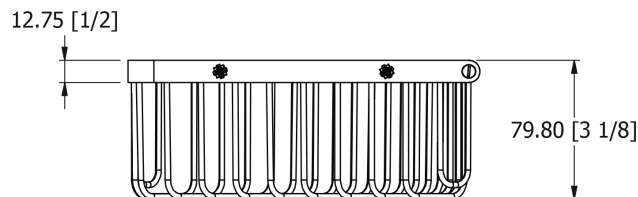

# SAMUEL HEATH

**Product Number:** N151-XL-CP

**Description:** Corner shower basket with visible fix, 8" W x 3 1/8" D

## Specification Drawing