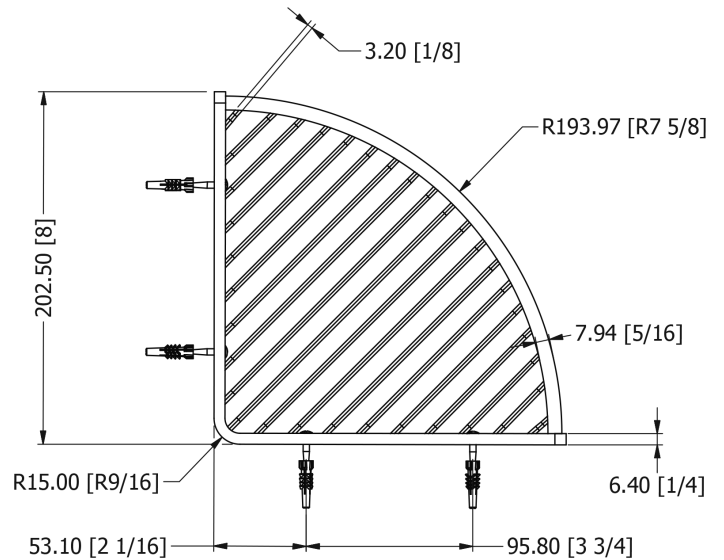

# SAMUEL HEATH

**Product Number:** N151-XL-CP

**Description:** Corner shower basket with visible fix, 8" W x 3 1/8" D

## Specification Drawing