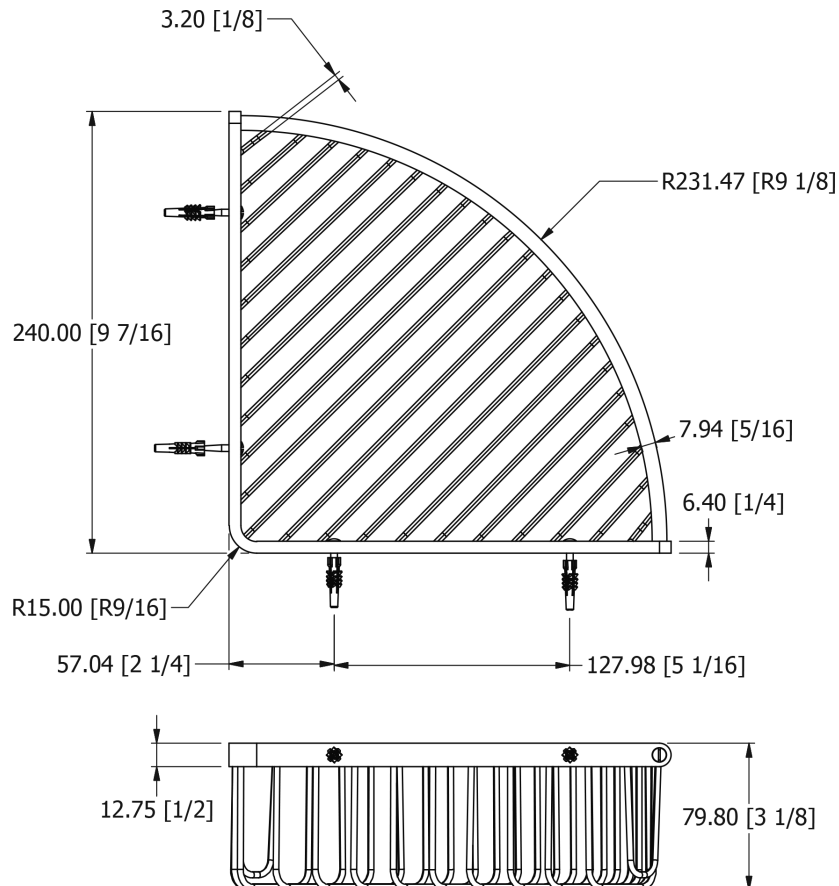

# SAMUEL HEATH

**Product Number:** N151-GXL-CP

**Description:** Corner shower basket with visible fix, 9 7/16" W x 3 1/8" D

## Specification Drawing