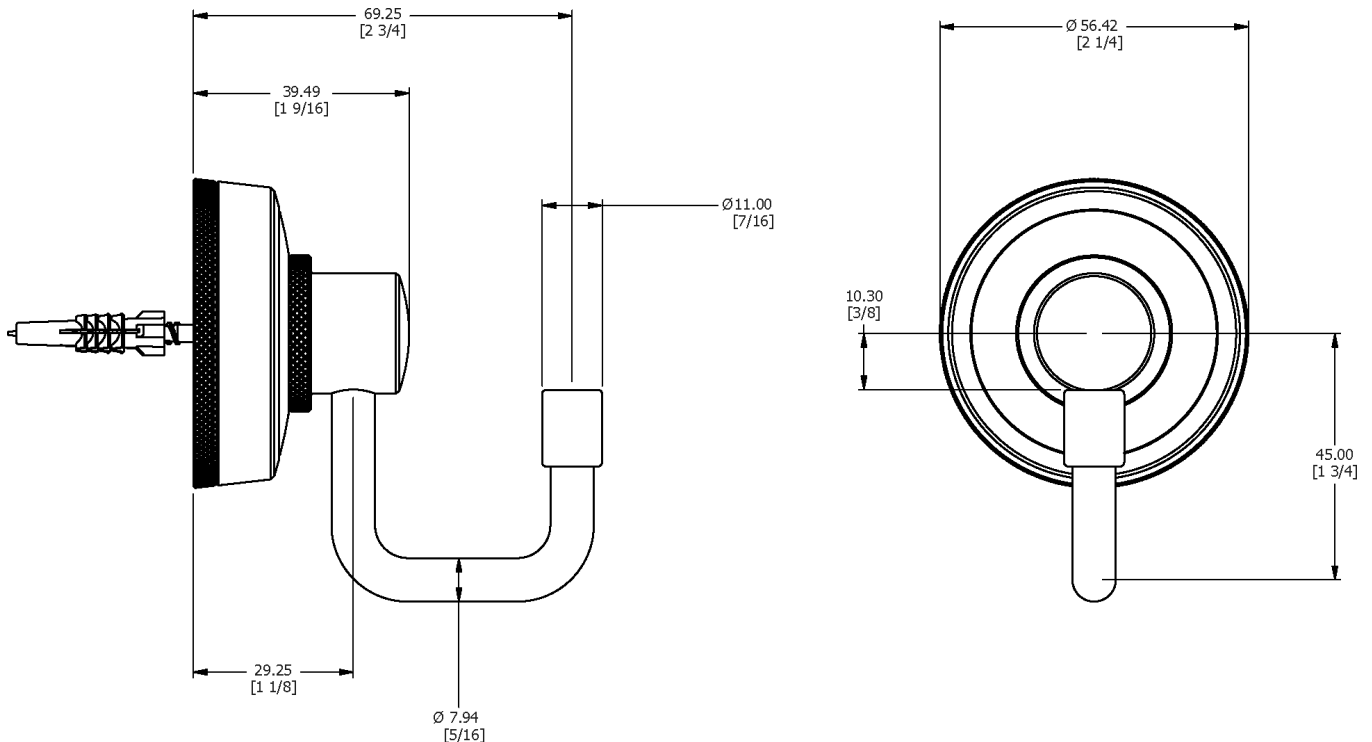

SAMUEL HEATH

Product Number: N1432-CP

Description: Hook

Finishes Available

Specification Drawing

UK Customer Service
Leopold Street
Birmingham
B12 0UJ
Tel: +44 121 766 4200
Email: info@samuel-heath.com

US Customer Service
Federal I.D. No. 58-1504682
Email: usa@samuel-heath.com

Specification Enquiries
Design Centre Chelsea Harbour
1st Floor, North Dome, London
SW10 0XE
Tel: 020 7352 0249
Email: showroom@samuel-heath.com

1-30/04/2024