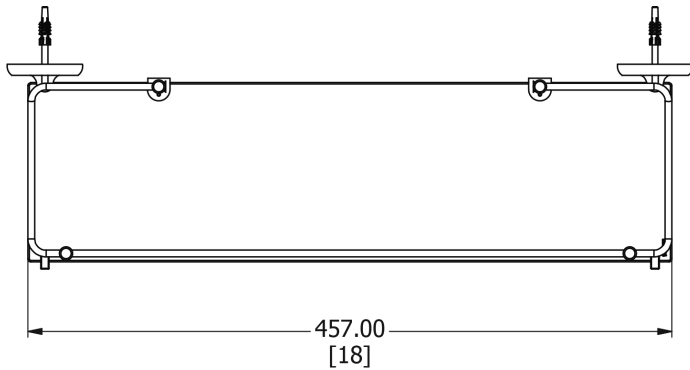

SAMUEL HEATH

Product Number: N1113-LR

Description: Glass shelf with lifting rail, 18"

Finishes Available

Specification Drawing

UK Customer Service

Leopold Street
Birmingham
B12 0UJ
Tel: +44 121 766 4200
Email: info@samuel-heath.com

US Customer Service

Federal I.D. No. 58-1504682
Email: usa@samuel-heath.com

Specification Enquiries

Design Centre Chelsea Harbour
1st Floor, North Dome, London
SW10 0XE
Tel: 020 7352 0249
Email: showroom@samuel-heath.com

1-30/04/2024