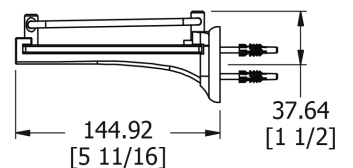

Specification Drawing

UK Customer Service

Leopold Street
Birmingham
B12 0UJ
Tel: +44 121 766 4200
Email: info@samuel-heath.com

US Customer Service

Federal I.D. No. 58-1504682
Email: usa@samuel-heath.com

Specification Enquiries

Design Centre Chelsea Harbour
1st Floor, North Dome, London
SW10 0XE
Tel: 020 7352 0249
Email: showroom@samuel-heath.com

1-30/04/2024