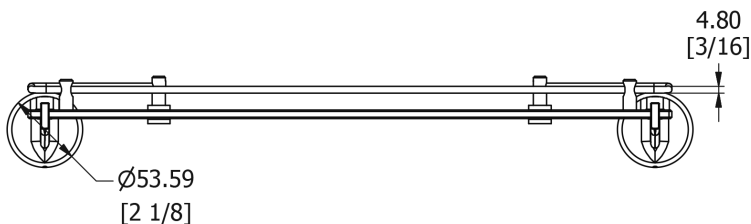

SAMUEL HEATH

Product Number: N1113-LR

Description: Glass shelf with lifting rail, 18"

Finishes Available

Specification Drawing

UK Customer Service

Leopold Street
Birmingham
B12 0UJ
Tel: +44 121 766 4200
Email: info@samuel-heath.com

US Customer Service

Federal I.D. No. 58-1504682
Email: usa@samuel-heath.com

Specification Enquiries

Design Centre Chelsea Harbour
1st Floor, North Dome, London
SW10 0XE
Tel: 020 7352 0249
Email: showroom@samuel-heath.com

1-30/04/2024