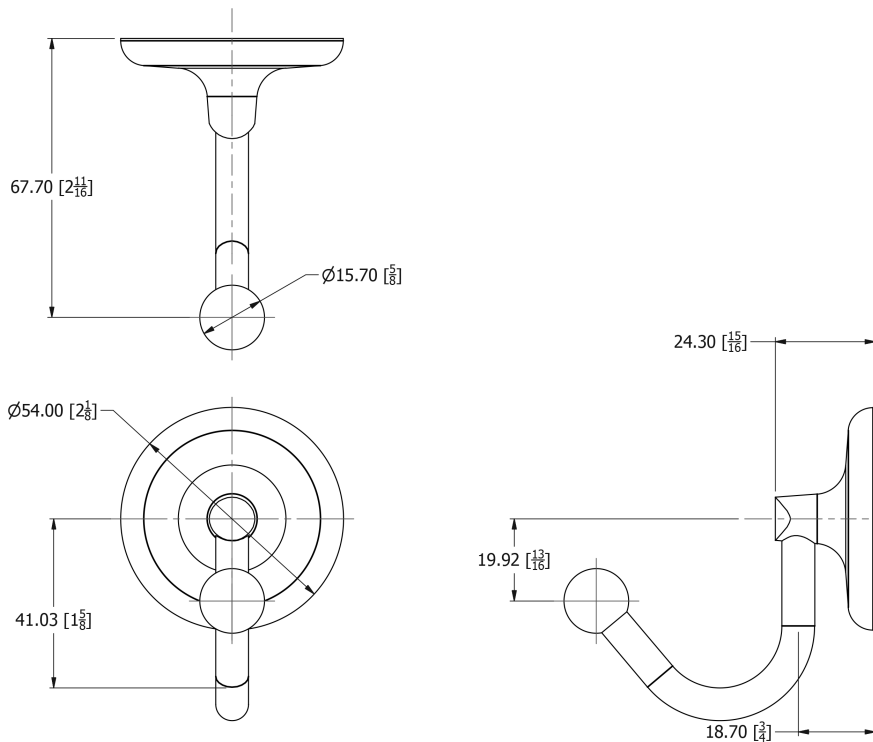

SAMUEL HEATH

Product Number: N1048

Description: Hook

Finishes Available

Chrome Plate

Polished Nickel

Non Lacquered
Brass

Antique Gold

Amber Brass

Specification Drawing

UK Customer Service

Leopold Street
Birmingham
B12 0UJ
Tel: +44 121 766 4200
Email: info@samuel-heath.com

US Customer Service

Federal I.D. No. 58-1504682
Email: usa@samuel-heath.com

Specification Enquiries

Design Centre Chelsea Harbour
1st Floor, North Dome, London
SW10 0XE
Tel: 020 7352 0249
Email: showroom@samuel-heath.com

1-30/04/2024