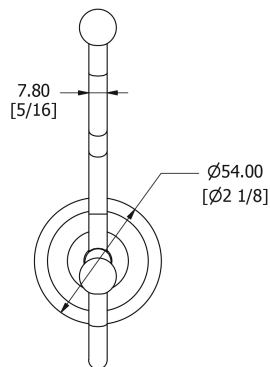

SAMUEL HEATH

Product Number: N1039

Description: Double hook

Finishes Available

Chrome Plate

Polished Nickel

Non Lacquered
Brass

Antique Gold

Amber Brass

Specification Drawing

UK Customer Service

Leopold Street
Birmingham
B12 0UJ
Tel: +44 121 766 4200
Email: info@samuel-heath.com

US Customer Service

Federal I.D. No. 58-1504682
Email: usa@samuel-heath.com