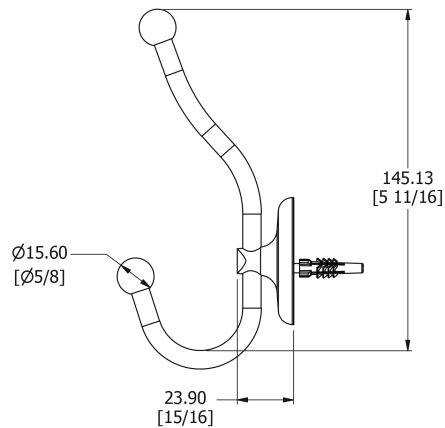

SAMUEL HEATH

Product Number: N1039

Description: Double hook

Finishes Available

Chrome Plate

Polished Nickel

Non Lacquered
Brass

Antique Gold

Amber Brass

Specification Drawing

UK Customer Service

Leopold Street
Birmingham
B12 0UJ
Tel: +44 121 766 4200
Email: info@samuel-heath.com

US Customer Service

Federal I.D. No. 58-1504682
Email: usa@samuel-heath.com

Specification Enquiries

Design Centre Chelsea Harbour
1st Floor, North Dome, London
SW10 0XE
Tel: 020 7352 0249
Email: showroom@samuel-heath.com