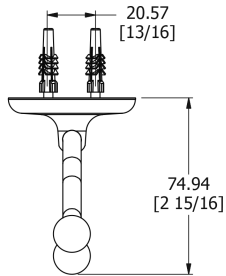

Specification Drawing

UK Customer Service

Leopold Street
Birmingham
B12 0UJ
Tel: +44 121 766 4200
Email: info@samuel-heath.com

US Customer Service

Federal I.D. No. 58-1504682
Email: usa@samuel-heath.com

Specification Enquiries

Design Centre Chelsea Harbour
1st Floor, North Dome, London
SW10 0XE
Tel: 020 7352 0249
Email: showroom@samuel-heath.com