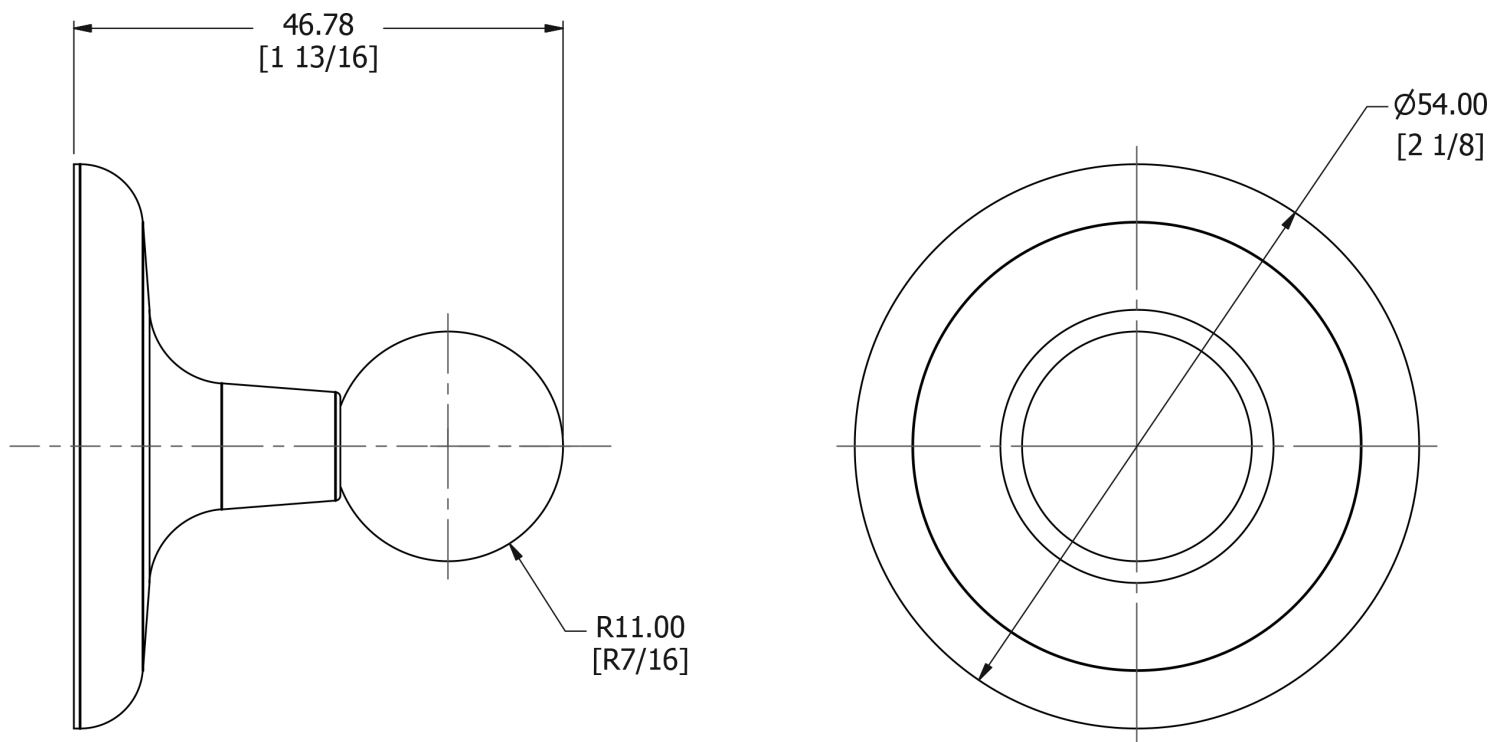

SAMUEL HEATH

Product Number: N1032

Description: Hook

Finishes Available

Chrome Plate

Polished Nickel

Non Lacquered
Brass

Antique Gold

Amber Brass

Specification Drawing

UK Customer Service

Leopold Street
Birmingham
B12 0UJ
Tel: +44 121 766 4200
Email: info@samuel-heath.com

US Customer Service

Federal I.D. No. 58-1504682
Email: usa@samuel-heath.com