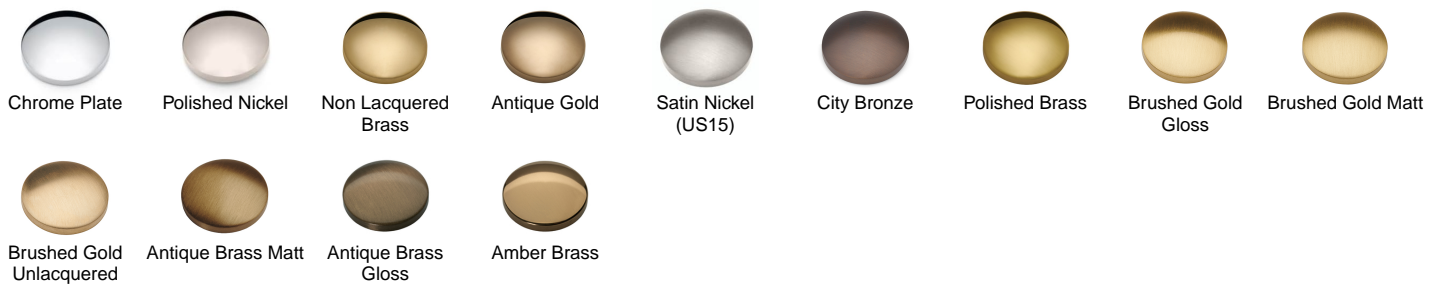

SAMUEL HEATH

Product Number: N1032

Description: Hook

Finishes Available

Chrome Plate

Polished Nickel

Non Lacquered
Brass

Antique Gold

Satin Nickel
(US15)

City Bronze

Polished Brass

Brushed Gold
Gloss

Brushed Gold Matt

Brushed Gold
Unlacquered

Antique Brass Matt

Antique Brass
Gloss