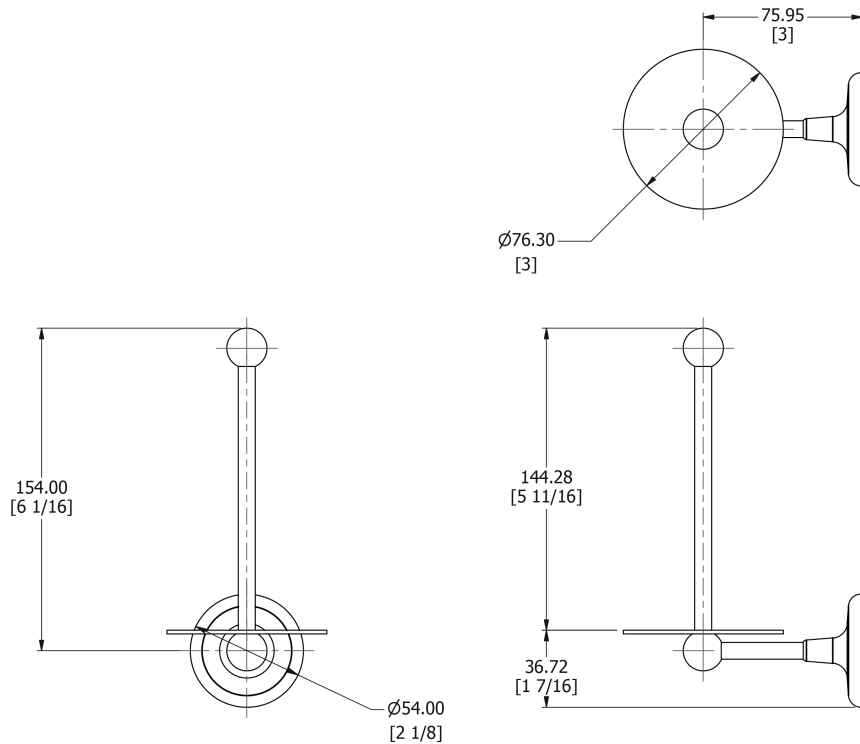

SAMUEL HEATH

Product Number: N1031

Description: Spare paper holder

Finishes Available

Chrome Plate

Polished Nickel

Non Lacquered
Brass

Antique Gold

Amber Brass

Specification Drawing

UK Customer Service

Leopold Street
Birmingham
B12 0UJ
Tel: +44 121 766 4200
Email: info@samuel-heath.com

US Customer Service

Federal I.D. No. 58-1504682
Email: usa@samuel-heath.com

Specification Enquiries

Design Centre Chelsea Harbour
1st Floor, North Dome, London
SW10 0XE
Tel: 020 7352 0249
Email: showroom@samuel-heath.com

1-30/04/2024