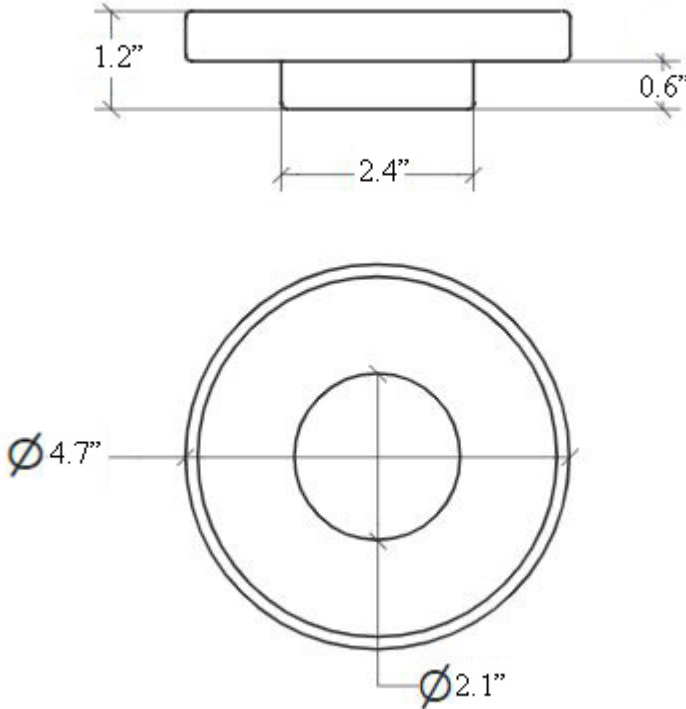

Finishes:

-  White
-  Clear Glass
-  Frosted Glass

* WS Bath Collections reserves the right to revise dimensions or information on this sheet without notice

Collection |
Muci

Model |
Muci 55004

Dimensions Metric

1 inch = 2.54 cm

1 inch = 25.4 mm

1051 Lea Drive - Collegeville, PA 19426
Tel. 215 513 9400 - Fax 610 831 0215

www.ws bathcollections.com - info@ws bathcollections.com

Muci 55004

* WS Bath Collections reserves the right to revise dimensions or information on this sheet without notice

Collection Muci	Model Muci 55004	Dimensions Metric <i>1 inch = 2.54 cm</i> <i>1 inch = 25.4 mm</i>	 1051 Lea Drive - Collegeville, PA 19426 Tel. 215 513 9400 - Fax 610 831 0215 www.ws bathcollections.com - info@ws bathcollections.com
-----------------------------	------------------------------	---	---