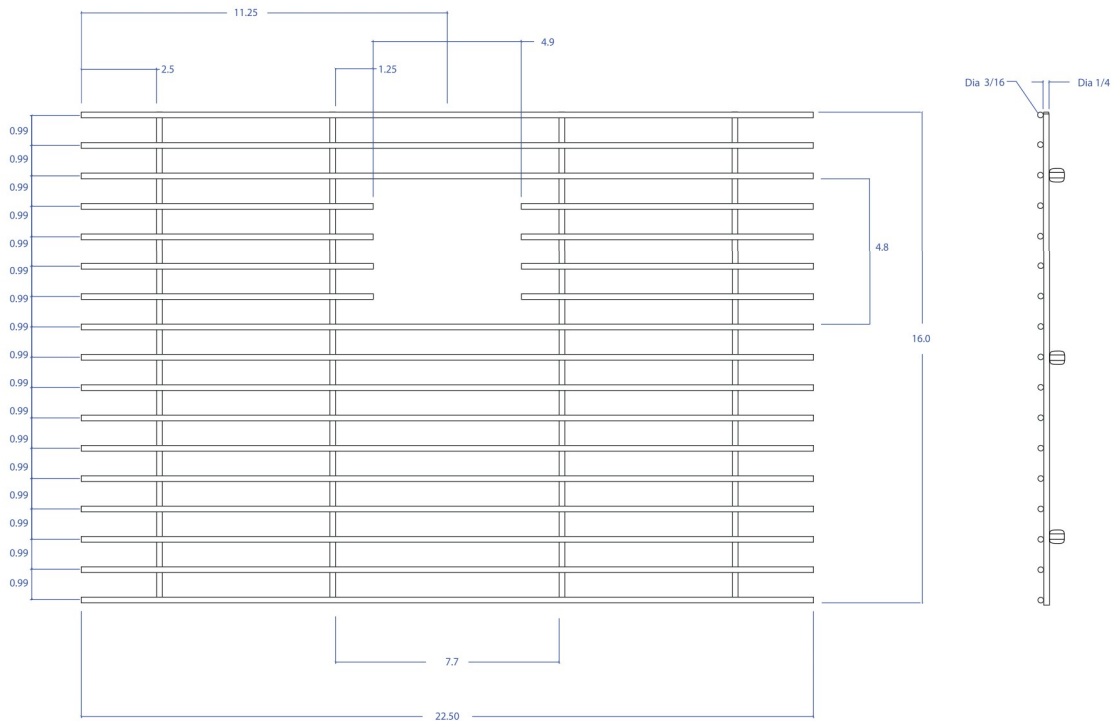

BASIN GRID MBG-6509GPSB

- **FEATURES**
Beveled Tips
Silicone Feet
Side Bumpers
- **TECHNICAL INFORMATION**
3/16" type 304 Stainless Steel
1/4" type 304 Stainless Steel
- **FINISHES**
Graphite PVD Satin Brushed stainless steel

*All measurements are in inches.

| PROJECT INFORMATION | | | |
|---------------------|---|---|-----|
| Project | | | |
| Date | / | / | QTY |
| Specifier | | | |
| Contact | | | |
| Note | | | |