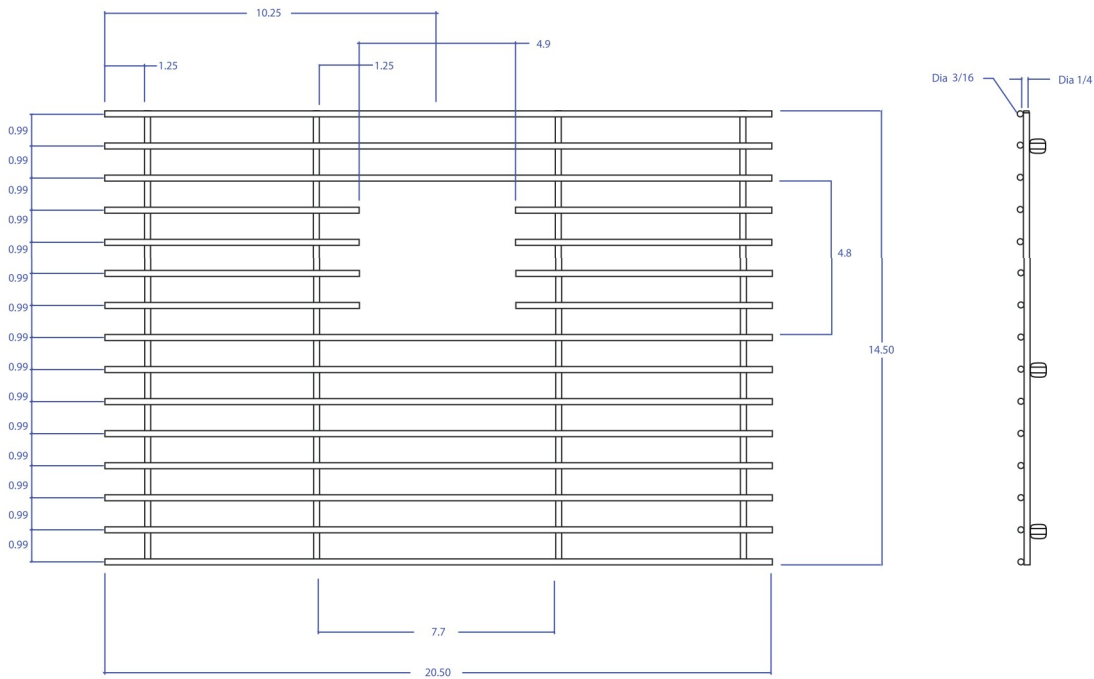

# BASIN GRID MBG-054GPSB

- FEATURES**  
 Beveled Tips  
 Silicone Feet  
 Side Bumpers
- TECHNICAL INFORMATION**  
 3/16" type 304 Stainless Steel  
 1/4" type 304 Stainless Steel
- FINISHES**  
 Graphite PVD Satin Brushed stainless steel

\*All measurements are in inches.

PROJECT INFORMATION			
Project			
Date	/ /	QTY	
Specifier			
Contact			
Note			