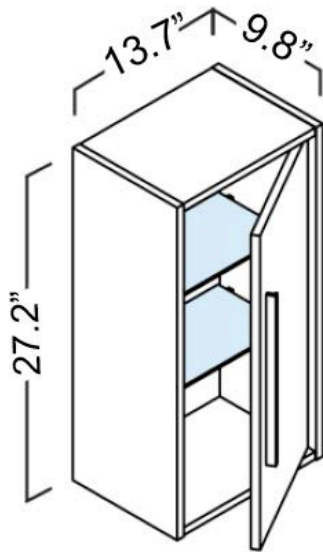

Lotus COL02

Features

- Bathroom Cabinet
- Wall-hung design offers a clean, streamlined look
- Soft closing door
- Three-tier shelf (includes two glass shelves)
- Fully assembled
- Structure and front made of engineered wood in wood finishes and high gloss lacquered
- Hidden hanging bracket directly assembled with great resistance and depth regulations
- Handle integrated in front of furniture
- Reversible Opening (Can be Installed with a Left or Right Hinge)
- Made in Spain

Collection |
Lotus

Model |
Lotus COL02

Dimensions Metric

1 inch = 2.54 cm
1 inch = 25.4 mm

1051 Lea Drive - Collegeville, PA 19426
Tel. 215 513 9400 - Fax 610 831 0215
www.ws bathcollections.com - info@ws bathcollections.com

Technical information

Soft close

Glass shelf

Reversible rotating door

Collection | Lotus

Model | Lotus COL02

Dimensions Metric
1 inch = 2.54 cm
1 inch = 25.4 mm

1051 Lea Drive - Collegeville, PA 19426
Tel. 215 513 9400 - Fax 610 831 0215
www.ws bathcollections.com - info@ws bathcollections.com