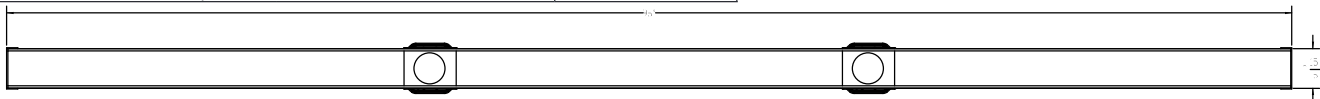

RG-L 65 Specifications

ID Infinity Drain

Site Sizable Series Roughs Only Kits.

The Rough Only Kits include the PVC components and channel trim for the S-LAG 65, S-LT 65, and S-LTIF 65 series. Add a clamp down drain to complete components needed for installation.

The grate and hair maintenance kit can be purchased separately and are not needed for installation.

Full lengths shown. The channel and channel trim length can be cut on-site, and the drain outlet(s) can be located anywhere along the channel run.

36" Roughs Only Kit Includes:

- 1 - GL 6536 PVC Channel
- 2 - EL 65 PVC Stop End
- 1 - SL 65 PVC Outlet Section
- 1 - CS 6536 Channel Spacer
- 1 - S 50 PVC Threaded Outlet
- 2 - CT 36 Channel Trim
- 1 - HB 65 Hair Basket

- RG-L 6536 SS
- RG-L 6536 PS
- RG-L 6536 ORB
- RG-L 6536 SB
- RG-L 6536 BK

48" Roughs Only Kit Includes:

- 1 - GL 6548 PVC Channel
- 2 - EL 65 PVC Stop End
- 1 - SL 65 PVC Outlet Section
- 1 - CS 6548 Channel Spacer
- 1 - S 50 PVC Threaded Outlet
- 2 - CT 48 Channel Trim
- 1 - HB 65 Hair Basket

- RG-L 6548 SS
- RG-L 6548 PS
- RG-L 6548 ORB
- RG-L 6548 SB
- RG-L 6548 BK

60" Roughs Only Kit Includes:

- 1 - GL 6560 PVC Channel
- 2 - EL 65 PVC Stop End
- 1 - SL 65 PVC Outlet Section
- 1 - CS 6560 Channel Spacer
- 1 - S 50 PVC Threaded Outlet
- 2 - CT 60 Channel Trim
- 1 - HB 65 Hair Basket

- RG-L 6560 SS
- RG-L 6560 PS
- RG-L 6560 ORB
- RG-L 6560 SB
- RG-L 6560 BK

72" Roughs Only Kit Includes:

- 1 - GL 6572 PVC Channel
- 2 - EL 65 PVC Stop End
- 2 - SL 65 PVC Outlet Section
- 1 - CS 6572 Channel Spacer
- 2 - S 50 PVC Threaded Outlet
- 2 - CT 72 Channel Trim
- 2 - HB 65 Hair Basket

- RG-L 6572 SS
- RG-L 6572 PS
- RG-L 6572 ORB
- RG-L 6572 SB
- RG-L 6572 BK

96" Roughs Only Kit Includes:

- 1 - GL 6596 PVC Channel
- 2 - EL 65 PVC Stop End
- 2 - SL 65 PVC Outlet Section
- 1 - CS 6596 Channel Spacer
- 2 - S 50 PVC Threaded Outlet
- 2 - CT 96 Channel Trim
- 2 - HB 65 Hair Basket

- RG-L 6596 SS
- RG-L 6596 PS
- RG-L 6596 ORB
- RG-L 6596 SB
- RG-L 6596 BK