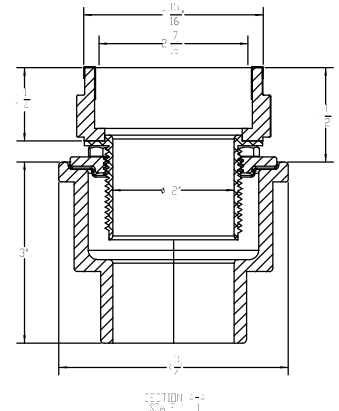

To order the roughs without the channel trim use PVC Components Only Kit.

PVC Components Only Kit Includes the GL 65 PVC Channel, EL 65 PVC Stop Ends, SL 65 PVC Outlet Section(s), CS 65 Channel Spacer, S 50 PVC Threaded Outlet(s), and HB 65 Hair Basket(s).	RG-L 6536 RG-L 6548 RG-L 6560 RG-L 6572 (Two outlets) RG-L 6596 (Two outlets)