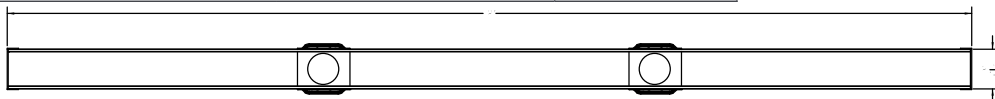

96" Roughs Only Kit Includes:

- 1 - GL 6596 PVC Channel
- 2 - EL 65 PVC Stop End
- 2 - SL 65 PVC Outlet Section
- 1 - CS 6596 Channel Spacer
- 2 - S 50 PVC Threaded Outlet
- 2 - CT 96 Channel Trim
- 2 - HB 65 Hair Basket

- RG-L 6596 SS
- RG-L 6596 PS
- RG-L 6596 ORB
- RG-L 6596 SB
- RG-L 6596 BK