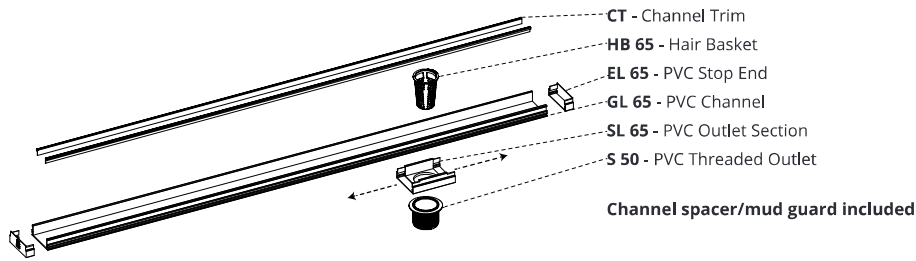

RG-L 65 Specifications

ID Infinity Drain

Site Sizable Series Roughs Only Kits.

The Rough Only Kits include the PVC components and channel trim for the S-LAG 65, S-LT 65, and S-LTIF 65 series. Add a clamp down drain to complete components needed for installation.

The grate and hair maintenance kit can be purchased separately and are not needed for installation.

Full lengths shown. The channel and channel trim length can be cut on-site, and the drain outlet(s) can be located anywhere along the channel run.

36" Roughs Only Kit Includes:

- 1 - GL 6536 PVC Channel
- 2 - EL 65 PVC Stop End
- 1 - SL 65 PVC Outlet Section
- 1 - CS 6536 Channel Spacer
- 1 - S 50 PVC Threaded Outlet
- 2 - CT 36 Channel Trim
- 1 - HB 65 Hair Basket

- RG-L 6536 SS
- RG-L 6536 PS
- RG-L 6536 ORB
- RG-L 6536 SB
- RG-L 6536 BK