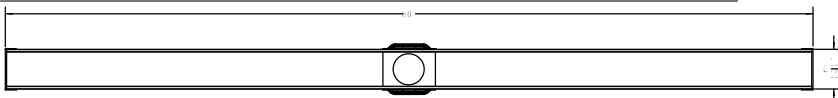

72" Roughs Only Kit Includes:

- 1 - GL 6572 PVC Channel
- 2 - EL 65 PVC Stop End
- 2 - SL 65 PVC Outlet Section
- 1 - CS 6572 Channel Spacer
- 2 - S 50 PVC Threaded Outlet
- 2 - CT 72 Channel Trim
- 2 - HB 65 Hair Basket

- RG-L 6572 SS
- RG-L 6572 PS
- RG-L 6572 ORB
- RG-L 6572 SB
- RG-L 6572 BK