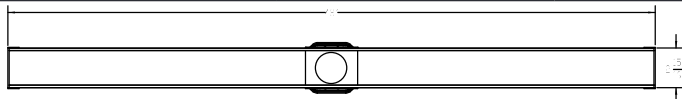

60" Roughs Only Kit Includes:

- 1 - GL 6560 PVC Channel
- 2 - EL 65 PVC Stop End
- 1 - SL 65 PVC Outlet Section
- 1 - CS 6560 Channel Spacer
- 1 - S 50 PVC Threaded Outlet
- 2 - CT 60 Channel Trim
- 1 - HB 65 Hair Basket

- RG-L 6560 SS
- RG-L 6560 PS
- RG-L 6560 ORB
- RG-L 6560 SB
- RG-L 6560 BK