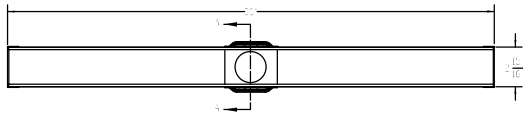

48" Roughs Only Kit Includes:

- 1 - GL 6548 PVC Channel
- 2 - EL 65 PVC Stop End
- 1 - SL 65 PVC Outlet Section
- 1 - CS 6548 Channel Spacer
- 1 - S 50 PVC Threaded Outlet
- 2 - CT 48 Channel Trim
- 1 - HB 65 Hair Basket

- RG-L 6548 SS
- RG-L 6548 PS
- RG-L 6548 ORB
- RG-L 6548 SB
- RG-L 6548 BK