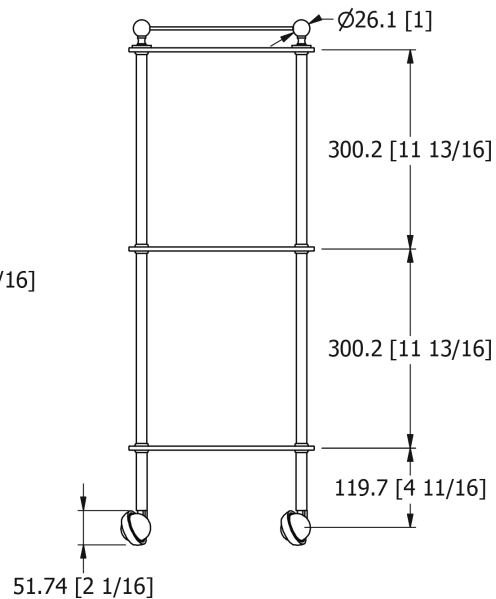

Specification Drawing

UK Customer Service
Leopold Street
Birmingham
B12 0UJ
Tel: +44 121 766 4200
Email: info@samuel-heath.com

US Customer Service
Federal I.D. No. 58-1504682
Email: usa@samuel-heath.com

Specification Enquiries
Design Centre Chelsea Harbour
1st Floor, North Dome, London
SW10 0XE
Tel: 020 7352 0249
Email: showroom@samuel-heath.com