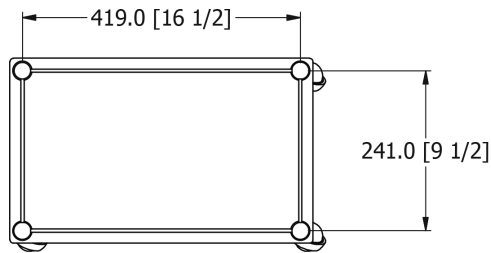

Specification Drawing

UK Customer Service
Leopold Street
Birmingham
B12 0UJ
Tel: +44 121 766 4200
Email: info@samuel-heath.com

US Customer Service
Federal I.D. No. 58-1504682
Email: usa@samuel-heath.com

Specification Enquiries
Design Centre Chelsea Harbour
1st Floor, North Dome, London
SW10 0XE
Tel: 020 7352 0249
Email: showroom@samuel-heath.com