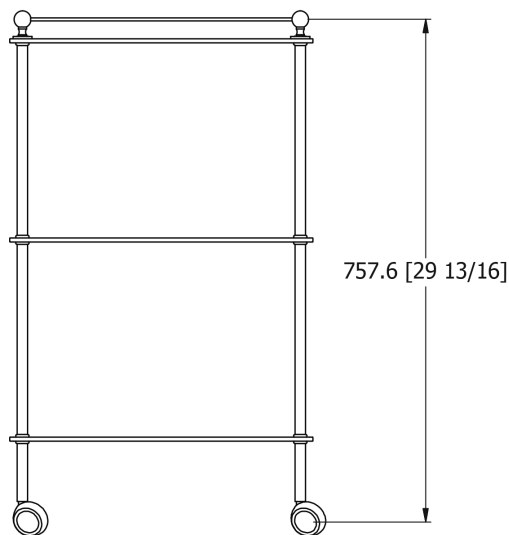

Specification Drawing

UK Customer Service
Leopold Street
Birmingham
B12 0UJ
Tel: +44 121 766 4200
Email: info@samuel-heath.com

US Customer Service
Federal I.D. No. 58-1504682
Email: usa@samuel-heath.com

Specification Enquiries
Design Centre Chelsea Harbour
1st Floor, North Dome, London
SW10 0XE
Tel: 020 7352 0249
Email: showroom@samuel-heath.com