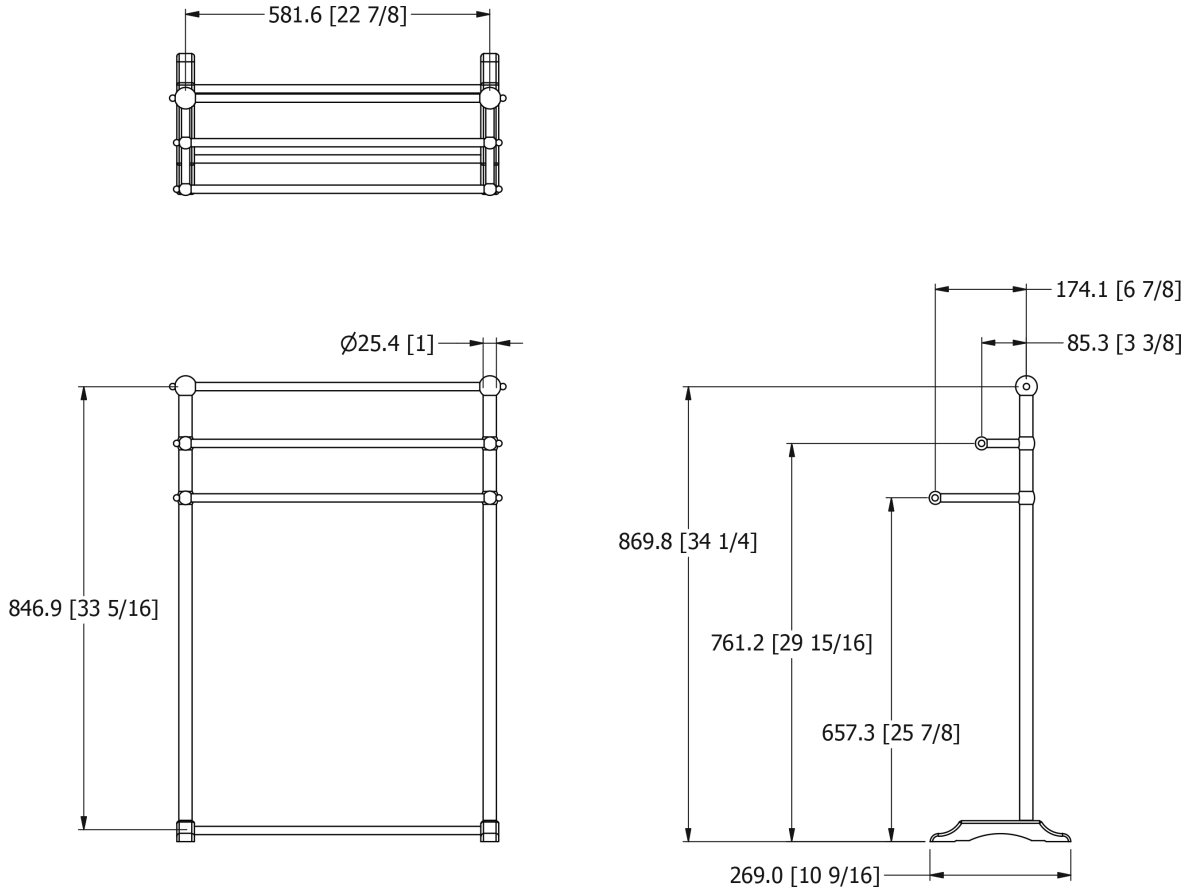

SAMUEL HEATH

Product Number: L908

Description: Towel stand

Finishes Available

Chrome Plate

Polished Nickel

Antique Gold

Satin Nickel
(US15)

Polished Brass

Specification Drawing

UK Customer Service

Leopold Street
Birmingham
B12 0UJ
Tel: +44 121 766 4200
Email: info@samuel-heath.com

US Customer Service

Federal I.D. No. 58-1504682
Email: usa@samuel-heath.com